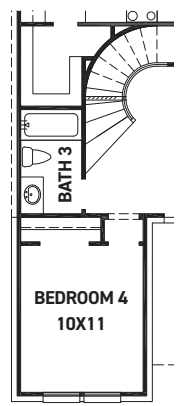

**ELEVATION A**

**ELEVATION B**

**ELEVATION C**

**ELEVATION D**

**ELEVATION E**

REV 03/23 (4)

These drawings are conceptual only and are for the convenience of reference. They should not be relied upon as representations, express or implied, of the final detail of the residences. The builder expressly reserves the right to make modifications, revisions, and changes it deems desirable in its sole and absolute discretion. Dimensions and square footages are approximate and may vary with actual construction. Due to design and footage requirements not all options/elevations are available in all locations.

[newmarkhomes.com](http://newmarkhomes.com)

FIRST FLOOR PLAN

SECOND FLOOR PLAN

### FEATURES:

- 2,567 SQUARE FT.
- 3 BEDROOM
- 2 1/2 BATHROOM
- 2 CAR GARAGE

OPT. POINTED VAULT  
OPT. ARCHED VAULT

OPT. BEDROOM 4  
W/ BATH 3

OPT. MAIN BATH  
LAYOUT W/ ENLARGED  
SHOWER

OPT. ENLARGED MAIN  
SHOWER W/ TUB