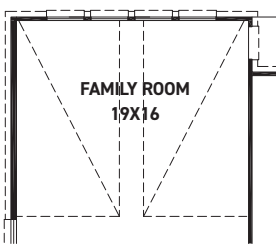

[newmarkhomes.com](http://newmarkhomes.com)

FIRST FLOOR PLAN

SECOND FLOOR PLAN

### FEATURES:

- 2,567 SQUARE FT.
- 3 BEDROOM
- 2 1/2 BATHROOM
- 2 CAR GARAGE

OPT. POINTED VAULT  
OPT. ARCHED VAULT

OPT. BEDROOM 4  
W/ BATH 3

OPT. MAIN BATH  
LAYOUT W/ ENLARGED  
SHOWER

OPT. ENLARGED MAIN  
SHOWER W/ TUB