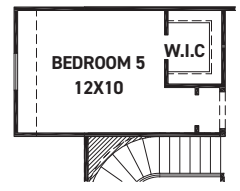

### FEATURES:

- 2,567 SQUARE FT.
- 3 BEDROOM
- 2 1/2 BATHROOM
- 2 CAR GARAGE

OPT. POINTED VAULT  
OPT. ARCHED VAULT

OPT. BEDROOM 4  
W/ BATH 3

OPT. MAIN BATH  
LAYOUT W/ ENLARGED  
SHOWER

OPT. ENLARGED MAIN  
SHOWER W/ TUB

OPT. EXTENDED  
MEDIA ROOM  
+66 SQ.

OPT. BEDROOM 5  
@ MEDIA ROOM  
+66 SQ.

REV 03/23 (453)

These drawings are conceptual only and are for the convenience of reference. They should not be relied upon as representations, express or implied, of the final detail of the residences. The builder expressly reserves the right to make modifications, revisions, and changes it deems desirable in its sole and absolute discretion. Dimensions and square footages are approximate and may vary with actual construction. Due to design and footage requirements not all options/elevations are available in all locations.