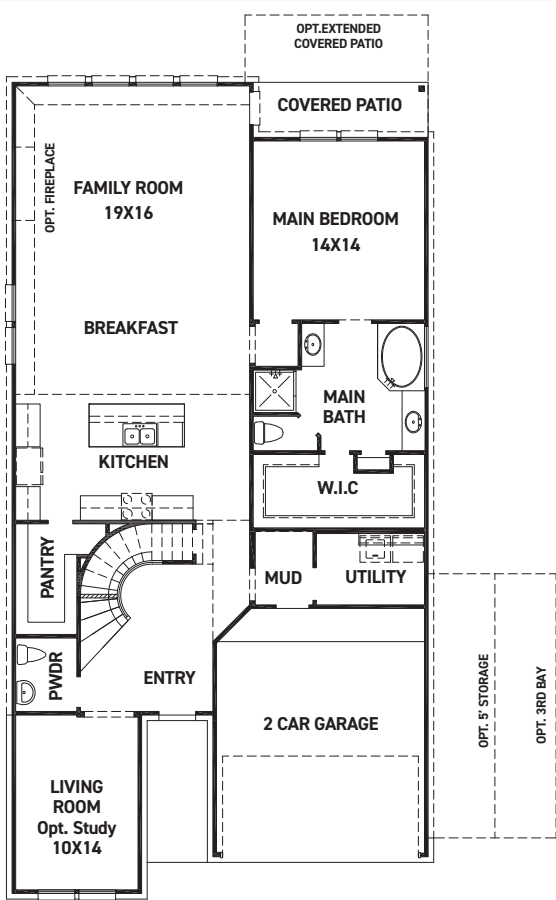

# 18434 Lilac Woods Trail

Cypress, TX 77433 | MLS #6455701

\$529,300

Sq Ft	Beds	Baths	Stories	Garage
2,567	4	4	2	2

A must see! The Newton Plan by Newmark Homes! This two-story home with 4 bedrooms, and 3 baths, complete with a game room and a media room, offers plenty of space for relaxation and entertainment. The dramatic curved staircase and soar... [READ MORE »](#)

**ELEVATION A**

**ELEVATION B**

**ELEVATION C**

**ELEVATION D**

**ELEVATION E**

REV 03/23 (4)

These drawings are conceptual only and are for the convenience of reference. They should not be relied upon as representations, express or implied, of the final detail of the residences. The builder expressly reserves the right to make modifications, revisions, and changes it deems desirable in its sole and absolute discretion. Dimensions and square footages are approximate and may vary with actual construction. Due to design and footage requirements not all options/elevations are available in all locations.

[newmarkhomes.com](http://newmarkhomes.com)

FIRST FLOOR PLAN

SECOND FLOOR PLAN

### FEATURES:

- 2,567 SQUARE FT.
- 3 BEDROOM
- 2 1/2 BATHROOM
- 2 CAR GARAGE

OPT. POINTED VAULT  
OPT. ARCHED VAULT

OPT. BEDROOM 4  
W/ BATH 3

OPT. MAIN BATH  
LAYOUT W/ ENLARGED  
SHOWER

OPT. ENLARGED MAIN  
SHOWER W/ TUB