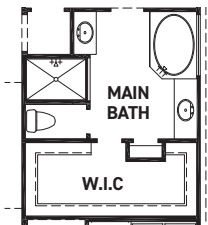

[newmarkhomes.com](http://newmarkhomes.com)

FIRST FLOOR PLAN

SECOND FLOOR PLAN

### FEATURES:

- 2,567 SQUARE FT.
- 3 BEDROOM
- 2 1/2 BATHROOM
- 2 CAR GARAGE

OPT. POINTED VAULT  
OPT. ARCHED VAULT

OPT. BEDROOM 4  
W/ BATH 3

OPT. MAIN BATH  
LAYOUT W/ ENLARGED  
SHOWER

OPT. ENLARGED MAIN  
SHOWER W/ TUB

OPT. EXTENDED  
MEDIA ROOM  
+66 SQ.

OPT. BEDROOM 5  
@ MEDIA ROOM  
+66 SQ.

REV 03/23 (453)

These drawings are conceptual only and are for the convenience of reference. They should not be relied upon as representations, express or implied, of the final detail of the residences. The builder expressly reserves the right to make modifications, revisions, and changes it deems desirable in its sole and absolute discretion. Dimensions and square footages are approximate and may vary with actual construction. Due to design and footage requirements not all options/elevations are available in all locations.