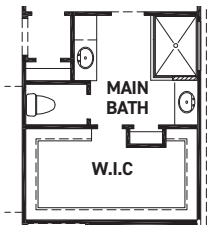

[newmarkhomes.com](http://newmarkhomes.com)

FIRST FLOOR PLAN

SECOND FLOOR PLAN

### FEATURES:

- 2,567 SQUARE FT.
- 3 BEDROOM
- 2 1/2 BATHROOM
- 2 CAR GARAGE

OPT. POINTED VAULT  
OPT. ARCHED VAULT

OPT. BEDROOM 4  
W/ BATH 3

OPT. MAIN BATH  
LAYOUT W/ ENLARGED  
SHOWER

OPT. ENLARGED MAIN  
SHOWER W/ TUB

OPT. EXTENDED  
MEDIA ROOM  
+66 SQ.

OPT. BEDROOM 5  
@ MEDIA ROOM  
+66 SQ.

REV 03/23 (453)

These drawings are conceptual only and are for the convenience of reference. They should not be relied upon as representations, express or implied, of the final detail of the residences. The builder expressly reserves the right to make modifications, revisions, and changes it deems desirable in its sole and absolute discretion. Dimensions and square footages are approximate and may vary with actual construction. Due to design and footage requirements not all options/elevations are available in all locations.