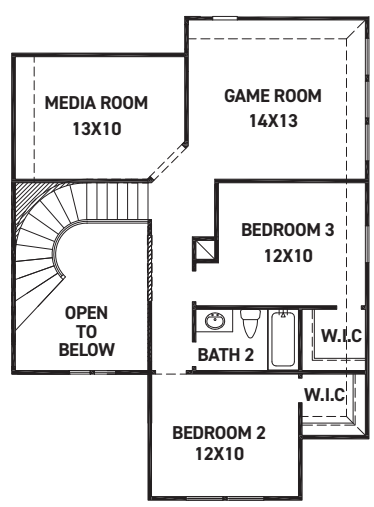

# 18434 Lilac Woods Trail

Cypress, TX 77433 | MLS #6455701

\$529,300

Sq Ft	Beds	Baths	Stories	Garage
2,567	4	4	2	2

A must see! The Newton Plan by Newmark Homes! This two-story home with 4 bedrooms, and 3 baths, complete with a game room and a media room, offers plenty of space for relaxation and entertainment. The dramatic curved staircase and soar... [READ MORE »](#)

**ELEVATION A**

**ELEVATION B**

**ELEVATION C**

**ELEVATION D**

**ELEVATION E**

REV 03/23 (4)

These drawings are conceptual only and are for the convenience of reference. They should not be relied upon as representations, express or implied, of the final detail of the residences. The builder expressly reserves the right to make modifications, revisions, and changes it deems desirable in its sole and absolute discretion. Dimensions and square footages are approximate and may vary with actual construction. Due to design and footage requirements not all options/elevations are available in all locations.

[newmarkhomes.com](http://newmarkhomes.com)

FIRST FLOOR PLAN

SECOND FLOOR PLAN

### FEATURES:

- 2,567 SQUARE FT.
- 3 BEDROOM
- 2 1/2 BATHROOM
- 2 CAR GARAGE

OPT. POINTED VAULT  
OPT. ARCHED VAULT

OPT. BEDROOM 4  
W/ BATH 3

OPT. MAIN BATH  
LAYOUT W/ ENLARGED  
SHOWER

OPT. ENLARGED MAIN  
SHOWER W/ TUB