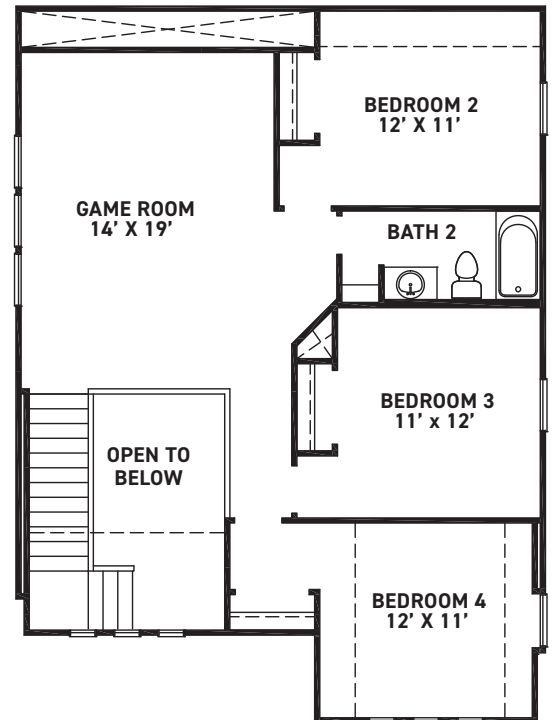

# 5134 Sistine Drive

Iowa Colony, TX 77583 | MLS #46554263  
\$410,000

Sq Ft	Beds	Baths	Stories	Garage
<b>2,203</b>	<b>4</b>	<b>2.5</b>	<b>2</b>	<b>2</b>

Welcome home to Newmark Homes in Meridiana! This stunning Poppy floor plan, elevation 1. 4-bedroom 2.5 bathroom, and a 2 car garage. With extended covered patio, Tub in main bath options.

## Plan Your Visit

Meridiana 40' Model  
Bluebell Plan  
Model Now Open!  
5311 Majestic Court  
Manvel, TX 77578

---

MODEL HOME HOURS  
Monday to Saturday: 10 a.m. - 6 p.m.  
Sunday: 12 p.m. - 6 p.m.

---

Community Sales Manager  
Rene Bingle  
[512-903-2681](tel:512-903-2681)  
[rbingle@newmarkhomes.com](mailto:rbingle@newmarkhomes.com)

---

**ELEVATION 1**

**ELEVATION 2**

**ELEVATION 3**

REV 06/24(4021)

These drawings are conceptual only and are for the convenience of reference. They should not be relied upon as representations, express or implied, of the final detail of the residences. The builder expressly reserves the right to make modifications, revisions, and changes it deems desirable in its sole and absolute discretion. Dimensions and square footages are approximate and may vary with actual construction. Due to design and footage requirements not all options/elevations are available in all locations.

[newmarkhomes.com](http://newmarkhomes.com)

**FEATURES:**

- 2203 SQUARE FT.
- 4 BEDROOM
- 2-1/2 BATHROOM
- 2 CAR GARAGE

REV 06/24 (4021)

These drawings are conceptual only and are for the convenience of reference. They should not be relied upon as representations, express or implied, of the final detail of the residences. The builder expressly reserves the right to make modifications, revisions, and changes it deems desirable in its sole and absolute discretion. Dimensions and square footages are approximate and may vary with actual construction. Due to design and footage requirements not all options/elevations are available in all locations.