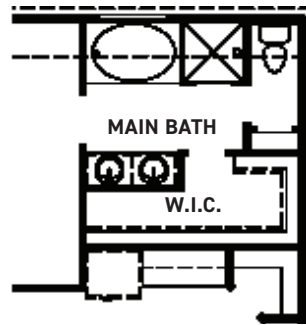

FEATURES:

- 2203 SQUARE FT.
- 4 BEDROOM
- 2-1/2 BATHROOM
- 2 CAR GARAGE

REV 06/24 (4021)

These drawings are conceptual only and are for the convenience of reference. They should not be relied upon as representations, express or implied, of the final detail of the residences. The builder expressly reserves the right to make modifications, revisions, and changes it deems desirable in its sole and absolute discretion. Dimensions and square footages are approximate and may vary with actual construction. Due to design and footage requirements not all options/elevations are available in all locations.

newmarkhomes.com