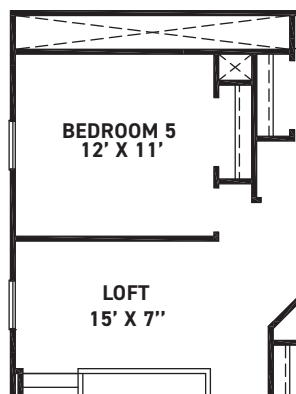

Community Sales Manager  
Rene Bingle  
[512-903-2681](tel:512-903-2681)  
[rbingle@newmarkhomes.com](mailto:rbingle@newmarkhomes.com)

---

**ELEVATION 1**

**ELEVATION 2**

**ELEVATION 3**

REV 06/24(4021)

These drawings are conceptual only and are for the convenience of reference. They should not be relied upon as representations, express or implied, of the final detail of the residences. The builder expressly reserves the right to make modifications, revisions, and changes it deems desirable in its sole and absolute discretion. Dimensions and square footages are approximate and may vary with actual construction. Due to design and footage requirements not all options/elevations are available in all locations.

[newmarkhomes.com](http://newmarkhomes.com)

**FEATURES:**

- 2203 SQUARE FT.
- 4 BEDROOM
- 2-1/2 BATHROOM
- 2 CAR GARAGE

REV 06/24 (4021)

These drawings are conceptual only and are for the convenience of reference. They should not be relied upon as representations, express or implied, of the final detail of the residences. The builder expressly reserves the right to make modifications, revisions, and changes it deems desirable in its sole and absolute discretion. Dimensions and square footages are approximate and may vary with actual construction. Due to design and footage requirements not all options/elevations are available in all locations.