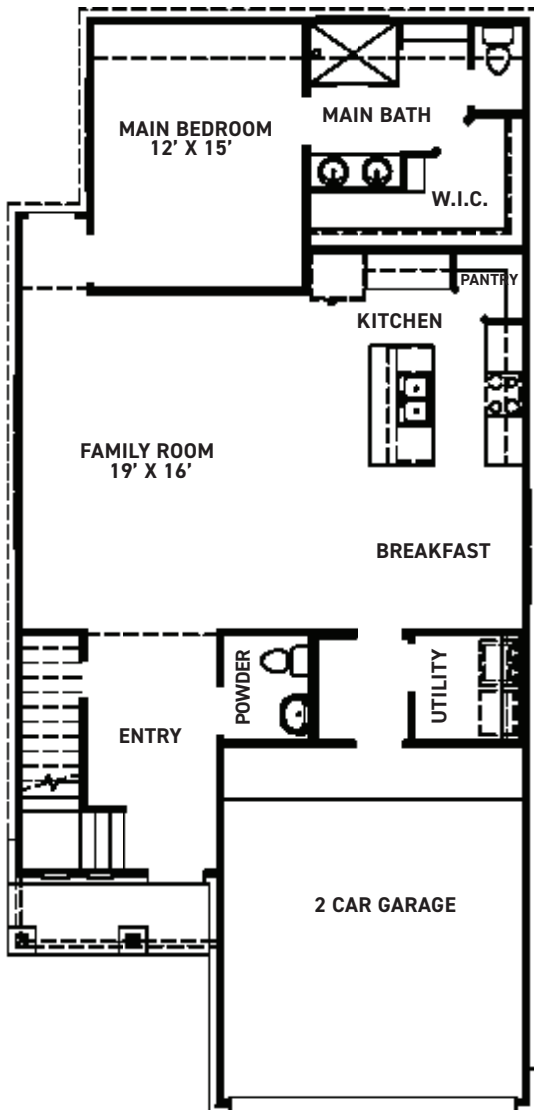

# 5134 Sistine Drive

Iowa Colony, TX 77583 | MLS #46554263  
\$410,000

Sq Ft	Beds	Baths	Stories	Garage
<b>2,203</b>	<b>4</b>	<b>2.5</b>	<b>2</b>	<b>2</b>

Welcome home to Newmark Homes in Meridiana! This stunning Poppy floor plan, elevation 1. 4-bedroom 2.5 bathroom, and a 2 car garage. With extended covered patio, Tub in main bath options.

## Plan Your Visit

Meridiana 40' Model  
Bluebell Plan  
Model Now Open!  
5311 Majestic Court  
Manvel, TX 77578

---

MODEL HOME HOURS  
Monday to Saturday: 10 a.m. - 6 p.m.  
Sunday: 12 p.m. - 6 p.m.

---

Community Sales Manager  
Rene Bingle  
[512-903-2681](tel:512-903-2681)  
[rbingle@newmarkhomes.com](mailto:rbingle@newmarkhomes.com)

---

**ELEVATION 1**

**ELEVATION 2**

**ELEVATION 3**

REV 06/24(4021)

These drawings are conceptual only and are for the convenience of reference. They should not be relied upon as representations, express or implied, of the final detail of the residences. The builder expressly reserves the right to make modifications, revisions, and changes it deems desirable in its sole and absolute discretion. Dimensions and square footages are approximate and may vary with actual construction. Due to design and footage requirements not all options/elevations are available in all locations.

[newmarkhomes.com](http://newmarkhomes.com)

**FEATURES:**

- 2203 SQUARE FT.
- 4 BEDROOM
- 2-1/2 BATHROOM
- 2 CAR GARAGE

REV 06/24 (4021)

These drawings are conceptual only and are for the convenience of reference. They should not be relied upon as representations, express or implied, of the final detail of the residences. The builder expressly reserves the right to make modifications, revisions, and changes it deems desirable in its sole and absolute discretion. Dimensions and square footages are approximate and may vary with actual construction. Due to design and footage requirements not all options/elevations are available in all locations.