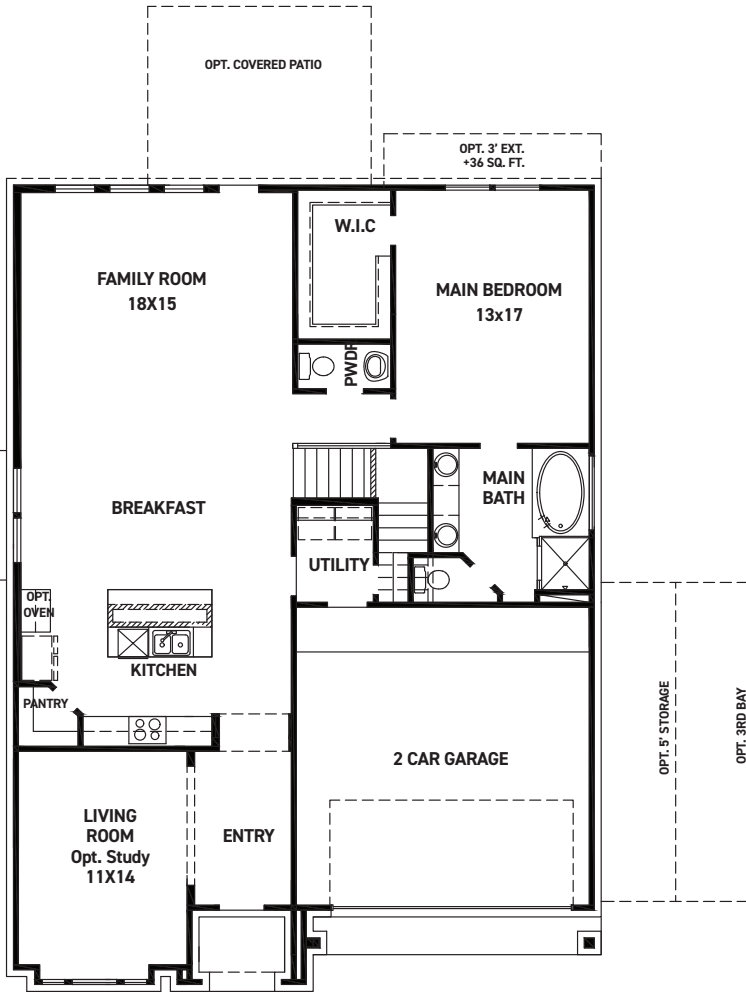

ELEVATION 1

ELEVATION 3

ELEVATION 4

ELEVATION 5

These drawings are conceptual only and are for the convenience of reference. They should not be relied upon as representations, express or implied, of the final detail of the residences. The builder expressly reserves the right to make modifications, revisions, and changes it deems desirable in its sole and absolute discretion. Dimensions and square footages are approximate and may vary with actual construction. Due to design and footage requirements not all options/elevations are available in all locations.

FIRST FLOOR PLAN

SECOND FLOOR PLAN

FEATURES:

- 2,698 SQUARE FT.
- 4 BEDROOM
- 3 1/2 BATHROOM
- 2 CAR GARAGE

OPT. ENLARGED MAIN SHOWER

OPT. FIREPLACE

OPT. MEDIA ROOM
+176 SQ. FT.

REV 06/24 (500)