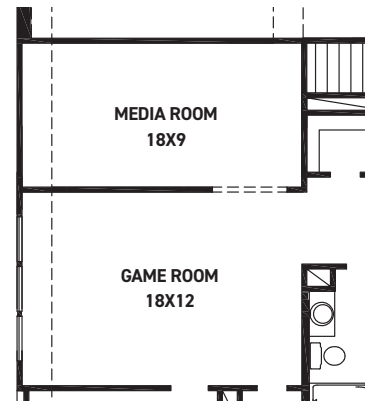

FIRST FLOOR PLAN

SECOND FLOOR PLAN

FEATURES:

- 2,698 SQUARE FT.
- 4 BEDROOM
- 3 1/2 BATHROOM
- 2 CAR GARAGE

OPT. ENLARGED MAIN SHOWER

OPT. FIREPLACE

OPT. MEDIA ROOM
+176 SQ. FT.

REV 06/24 (500)