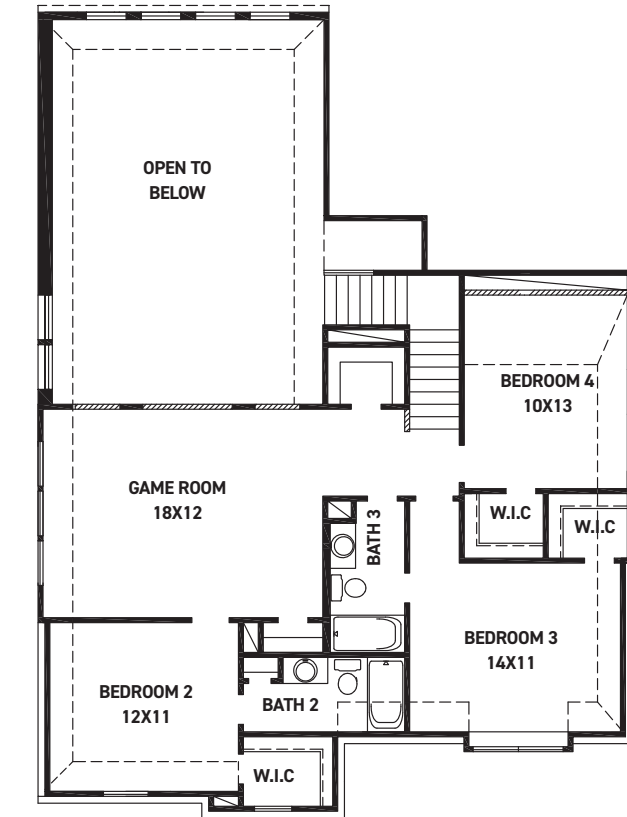

ELEVATION 1

ELEVATION 3

ELEVATION 4

ELEVATION 5

These drawings are conceptual only and are for the convenience of reference. They should not be relied upon as representations, express or implied, of the final detail of the residences. The builder expressly reserves the right to make modifications, revisions, and changes it deems desirable in its sole and absolute discretion. Dimensions and square footages are approximate and may vary with actual construction. Due to design and footage requirements not all options/elevations are available in all locations.

FIRST FLOOR PLAN

SECOND FLOOR PLAN

FEATURES:

- 2,698 SQUARE FT.
- 4 BEDROOM
- 3 1/2 BATHROOM
- 2 CAR GARAGE

OPT. ENLARGED MAIN SHOWER

OPT. FIREPLACE

OPT. MEDIA ROOM
+176 SQ. FT.

REV 06/24 (500)