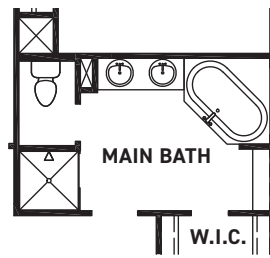

[newmarkhomes.com](http://newmarkhomes.com)

FIRST FLOOR PLAN

SECOND FLOOR PLAN

COVERED PATIO OPTION

TUB @ MAIN BATH OPTION

BEDROOM 4 ILO GAME ROOM

### FEATURES:

- 2082 SQUARE FT.
- 3 BEDROOM
- 2-1/2 BATHROOM
- 2 CAR GARAGE

REV 1/22 (401F)

These drawings are conceptual only and are for the convenience of reference. They should not be relied upon as representations, express or implied, of the final detail of the residences. The builder expressly reserves the right to make modifications, revisions, and changes it deems desirable in its sole and absolute discretion. Dimensions and square footages are approximate and may vary with actual construction.