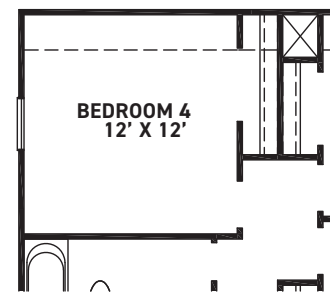

---

**ELEVATION 1**

**ELEVATION 2**

**ELEVATION 3**

REV 1/22 (401F)

These drawings are conceptual only and are for the convenience of reference. They should not be relied upon as representations, express or implied, of the final detail of the residences. The builder expressly reserves the right to make modifications, revisions, and changes it deems desirable in its sole and absolute discretion. Dimensions and square footages are approximate and may vary with actual construction.

[newmarkhomes.com](http://newmarkhomes.com)

FIRST FLOOR PLAN

SECOND FLOOR PLAN

COVERED PATIO OPTION

TUB @ MAIN BATH OPTION

BEDROOM 4 ILO GAME ROOM

### FEATURES:

- 2082 SQUARE FT.
- 3 BEDROOM
- 2-1/2 BATHROOM
- 2 CAR GARAGE

REV 1/22 (401F)

These drawings are conceptual only and are for the convenience of reference. They should not be relied upon as representations, express or implied, of the final detail of the residences. The builder expressly reserves the right to make modifications, revisions, and changes it deems desirable in its sole and absolute discretion. Dimensions and square footages are approximate and may vary with actual construction.