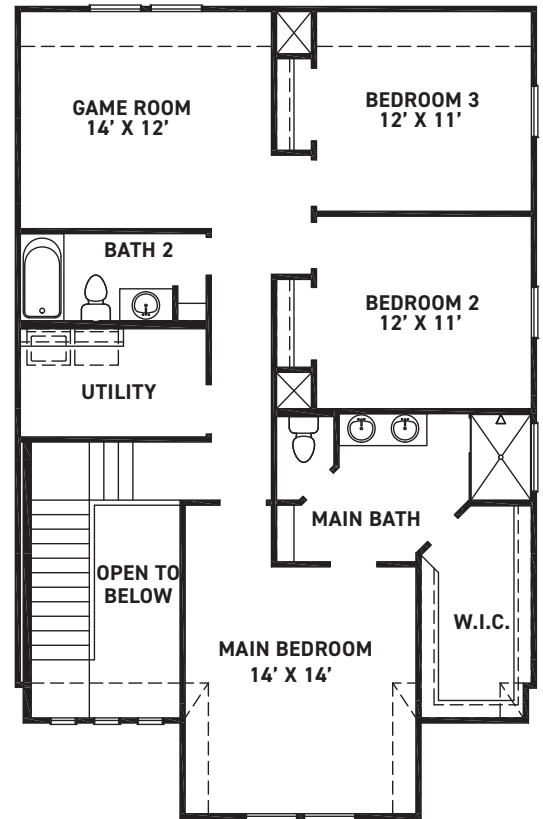

# 10206 Van Gogh Court

Iowa Colony, TX 77583 | MLS #33820280  
\$415,000

Sq Ft	Beds	Baths	Stories	Garage
<b>2,082</b>	<b>3</b>	<b>2.5</b>	<b>2</b>	<b>2</b>

This is our Rain Lily plan with 3 bedrooms 2 ½ baths. Enjoy the together time in the family room, breakfast, and kitchen area with this open floor plan. Roomy main suite with walk-in closet, dual sinks and garden tub for a nice soak af...  
[READ MORE »](#)

---

**ELEVATION 1**

**ELEVATION 2**

**ELEVATION 3**

REV 1/22 (401F)

These drawings are conceptual only and are for the convenience of reference. They should not be relied upon as representations, express or implied, of the final detail of the residences. The builder expressly reserves the right to make modifications, revisions, and changes it deems desirable in its sole and absolute discretion. Dimensions and square footages are approximate and may vary with actual construction.

[newmarkhomes.com](http://newmarkhomes.com)

FIRST FLOOR PLAN

SECOND FLOOR PLAN

COVERED PATIO OPTION

TUB @ MAIN BATH OPTION

BEDROOM 4 ILO GAME ROOM

### FEATURES:

- 2082 SQUARE FT.
- 3 BEDROOM
- 2-1/2 BATHROOM
- 2 CAR GARAGE

REV 1/22 (401F)

These drawings are conceptual only and are for the convenience of reference. They should not be relied upon as representations, express or implied, of the final detail of the residences. The builder expressly reserves the right to make modifications, revisions, and changes it deems desirable in its sole and absolute discretion. Dimensions and square footages are approximate and may vary with actual construction.