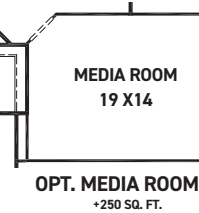

newmarkhomes.com

FEATURES:

- 4,313 SQUARE FT.
- 5 BEDROOM
- 4 1/2 BATHROOM
- 3 CAR GARAGE

REV 06/24 (7018)

These drawings are conceptual only and are for the convenience of reference. They should not be relied upon as representations, express or implied, of the final detail of the residences. The builder expressly reserves the right to make modifications, revisions, and changes it deems desirable in its sole and absolute discretion. Dimensions and square footages are approximate and may vary with actual construction. Due to design and footage requirements not all options/elevations are available in all locations.