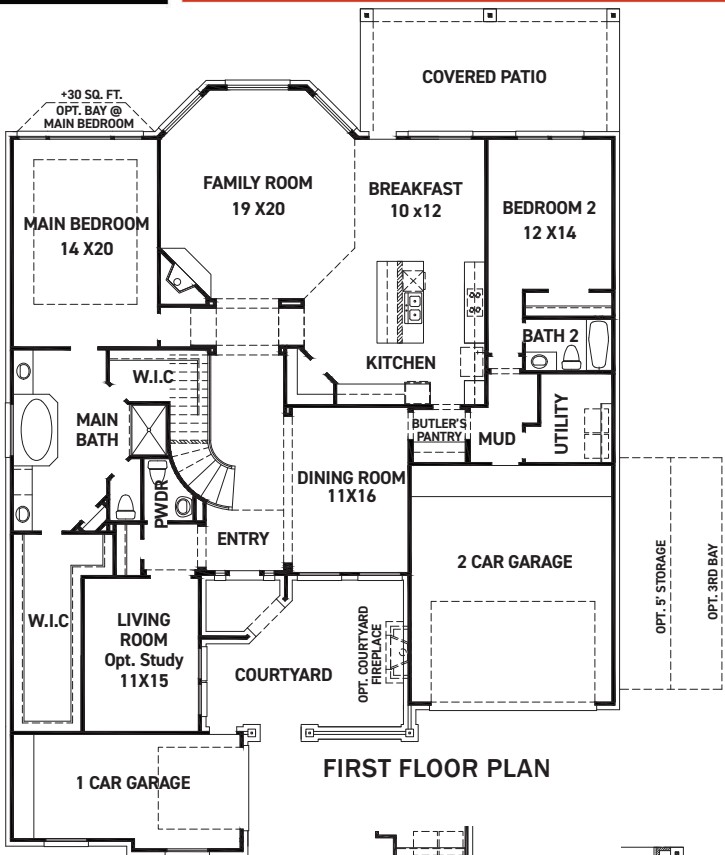

ELEVATION 1

ELEVATION 3

ELEVATION 4

ELEVATION 5

ELEVATION 6

ELEVATION 7

REV 06/24 (7018)

These drawings are conceptual only and are for the convenience of reference. They should not be relied upon as representations, express or implied, of the final detail of the residences. The builder expressly reserves the right to make modifications, revisions, and changes it deems desirable in its sole and absolute discretion. Dimensions and square footages are approximate and may vary with actual construction. Due to design and footage requirements not all options/elevations are available in all locations.

newmarkhomes.com

FEATURES:

- 4,313 SQUARE FT.
- 5 BEDROOM
- 4 1/2 BATHROOM
- 3 CAR GARAGE

REV 06/24 (7018)

These drawings are conceptual only and are for the convenience of reference. They should not be relied upon as representations, express or implied, of the final detail of the residences. The builder expressly reserves the right to make modifications, revisions, and changes it deems desirable in its sole and absolute discretion. Dimensions and square footages are approximate and may vary with actual construction. Due to design and footage requirements not all options/elevations are available in all locations.