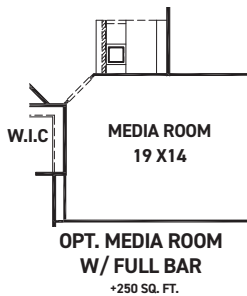

ELEVATION 1

ELEVATION 3

ELEVATION 4

ELEVATION 5

ELEVATION 6

ELEVATION 7

REV 06/24 (7018)

These drawings are conceptual only and are for the convenience of reference. They should not be relied upon as representations, express or implied, of the final detail of the residences. The builder expressly reserves the right to make modifications, revisions, and changes it deems desirable in its sole and absolute discretion. Dimensions and square footages are approximate and may vary with actual construction. Due to design and footage requirements not all options/elevations are available in all locations.

newmarkhomes.com

FEATURES:

- 4,313 SQUARE FT.
- 5 BEDROOM
- 4 1/2 BATHROOM
- 3 CAR GARAGE

REV 06/24 (7018)

These drawings are conceptual only and are for the convenience of reference. They should not be relied upon as representations, express or implied, of the final detail of the residences. The builder expressly reserves the right to make modifications, revisions, and changes it deems desirable in its sole and absolute discretion. Dimensions and square footages are approximate and may vary with actual construction. Due to design and footage requirements not all options/elevations are available in all locations.