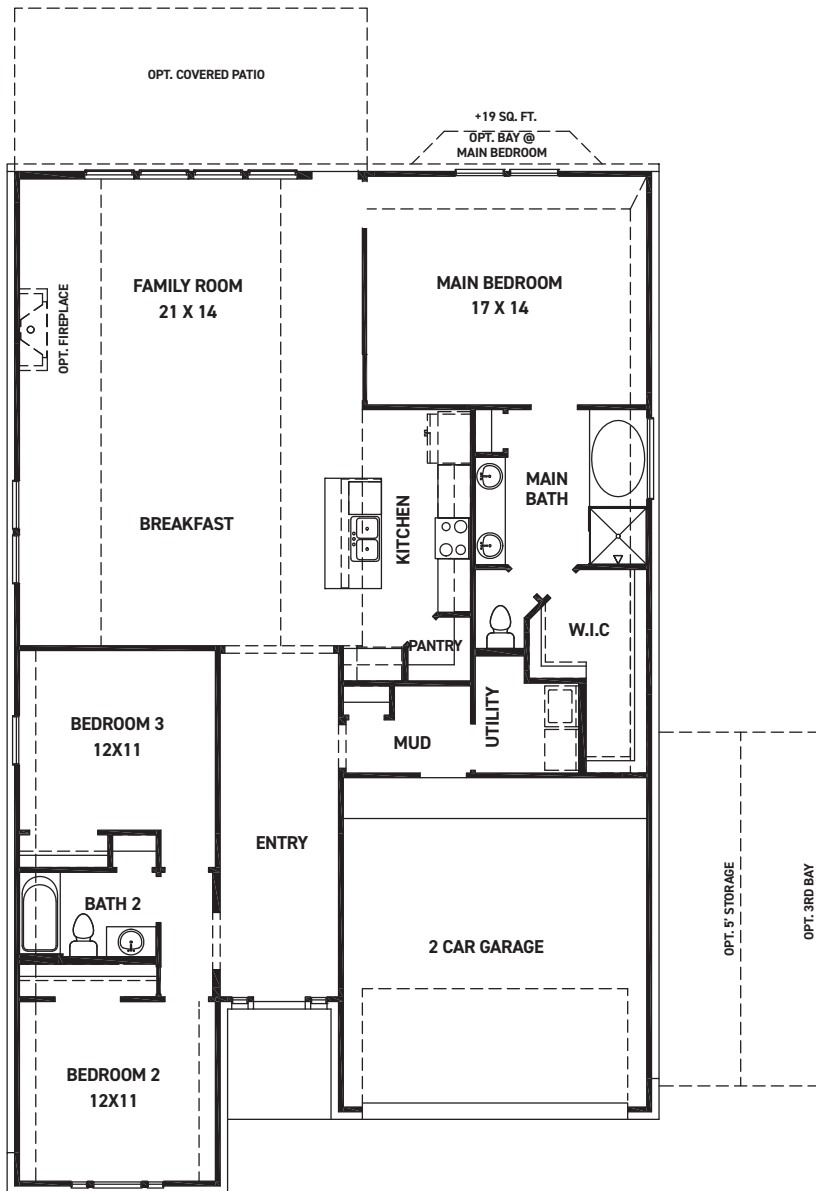

This charming one-story Lucerne floor plan is ready to welcome you home, with a **flex cash allowance plus up to an additional \$11,000 in closing cost contributions available with our preferred lender.** Featuring 3 bedrooms, 2 baths, and ... [READ MORE »](#)

ELEVATION 1

ELEVATION 2

ELEVATION 3

ELEVATION 4

ELEVATION 5

REV 08/23 (5040)

These drawings are conceptual only and are for the convenience of reference. They should not be relied upon as representations, express or implied, of the final detail of the residences. The builder expressly reserves the right to make modifications, revisions, and changes it deems desirable in its sole and absolute discretion. Dimensions and square footages are approximate and may vary with actual construction. Due to design and footage requirements not all options/elevations are available in all locations.

newmarkhomes.com

FIRST FLOOR PLAN

FEATURES:

- 1926 SQUARE FT.
- 3 BEDROOM
- 2 BATHROOM
- 2 CAR GARAGE

REV 08/23 (504)

These drawings are conceptual only and are for the convenience of reference. They should not be relied upon as representations, express or implied, of the final detail of the residences. The builder expressly reserves the right to make modifications, revisions, and changes it deems desirable in its sole and absolute discretion. Dimensions and square footages are approximate and may vary with actual construction. Due to design and footage requirements not all options/elevations are available in all locations.