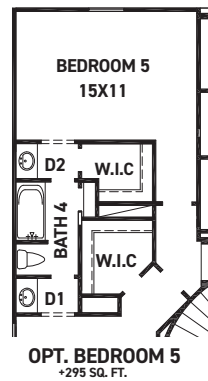

newmarkhomes.com

FIRST FLOOR PLAN

SECOND FLOOR PLAN

FEATURES:

- 4,010 SQUARE FT.
- 4 BEDROOM
- 4 1/2 BATHROOM
- 3 CAR GARAGE

REV 06/24 (7)

These drawings are conceptual only and are for the convenience of reference. They should not be relied upon as representations, express or implied, of the final detail of the residences. The builder expressly reserves the right to make modifications, revisions, and changes it deems desirable in its sole and absolute discretion. Dimensions and square footages are approximate and may vary with actual construction. Due to design and footage requirements not all options/elevations are available in all locations.