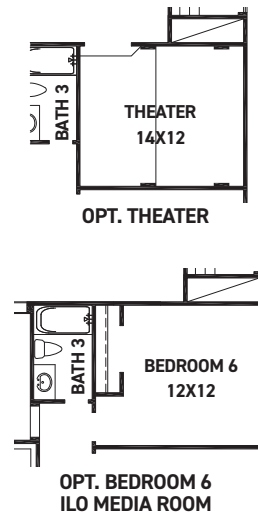

newmarkhomes.com

FIRST FLOOR PLAN

SECOND FLOOR PLAN

FEATURES:

- 4,010 SQUARE FT.
- 4 BEDROOM
- 4 1/2 BATHROOM
- 3 CAR GARAGE

REV 06/24 (7)

These drawings are conceptual only and are for the convenience of reference. They should not be relied upon as representations, express or implied, of the final detail of the residences. The builder expressly reserves the right to make modifications, revisions, and changes it deems desirable in its sole and absolute discretion. Dimensions and square footages are approximate and may vary with actual construction. Due to design and footage requirements not all options/elevations are available in all locations.