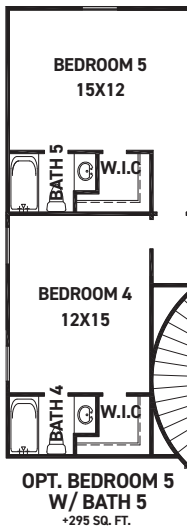

29726 Loblolly View Lane

Fulshear, TX 77441 | MLS #2032188
\$989,131

Sq Ft	Beds	Baths	Stories	Garage
4,318	5	5.5	2	3

THE VENETIAN BY NEWMARK HOMES: This POPULAR 2 story home has it all. Welcome Home to this elegant courtyard home, with the stone - stucco and brick elevation in modern light colors. Study and Formal Dining Room with views of the courty... [READ MORE »](#)

newmarkhomes.com

FIRST FLOOR PLAN

SECOND FLOOR PLAN

FEATURES:

- 4,010 SQUARE FT.
- 4 BEDROOM
- 4 1/2 BATHROOM
- 3 CAR GARAGE

REV 06/24 (7)

These drawings are conceptual only and are for the convenience of reference. They should not be relied upon as representations, express or implied, of the final detail of the residences. The builder expressly reserves the right to make modifications, revisions, and changes it deems desirable in its sole and absolute discretion. Dimensions and square footages are approximate and may vary with actual construction. Due to design and footage requirements not all options/elevations are available in all locations.