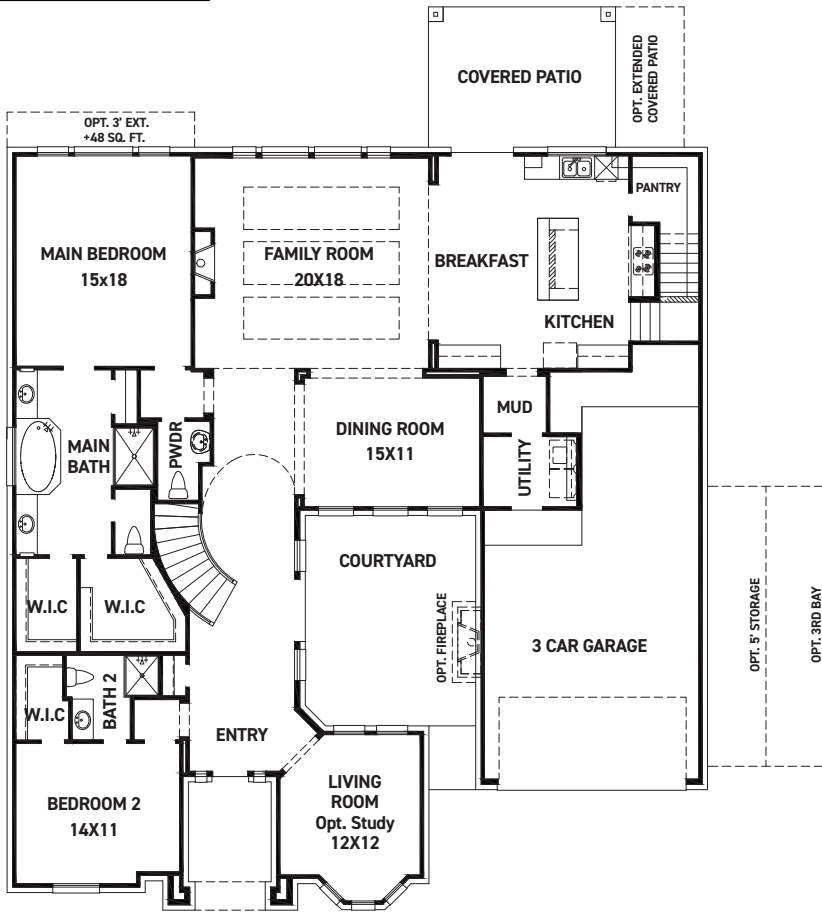

29726 Loblolly View Lane

Fulshear, TX 77441 | MLS #2032188
\$989,131

Sq Ft	Beds	Baths	Stories	Garage
4,318	5	5.5	2	3

THE VENETIAN BY NEWMARK HOMES: This POPULAR 2 story home has it all. Welcome Home to this elegant courtyard home, with the stone - stucco and brick elevation in modern light colors. Study and Formal Dining Room with views of the courty... [READ MORE »](#)

ELEVATION 1

ELEVATION 2

ELEVATION 3

ELEVATION 4

ELEVATION 5

ELEVATION 6

REV 06/24 (7)

These drawings are conceptual only and are for the convenience of reference. They should not be relied upon as representations, express or implied, of the final detail of the residences. The builder expressly reserves the right to make modifications, revisions, and changes it deems desirable in its sole and absolute discretion. Dimensions and square footages are approximate and may vary with actual construction. Due to design and footage requirements not all options/elevations are available in all locations.

newmarkhomes.com

FIRST FLOOR PLAN

SECOND FLOOR PLAN

FEATURES:

- 4,010 SQUARE FT.
- 4 BEDROOM
- 4 1/2 BATHROOM
- 3 CAR GARAGE

REV 06/24 (7)

These drawings are conceptual only and are for the convenience of reference. They should not be relied upon as representations, express or implied, of the final detail of the residences. The builder expressly reserves the right to make modifications, revisions, and changes it deems desirable in its sole and absolute discretion. Dimensions and square footages are approximate and may vary with actual construction. Due to design and footage requirements not all options/elevations are available in all locations.