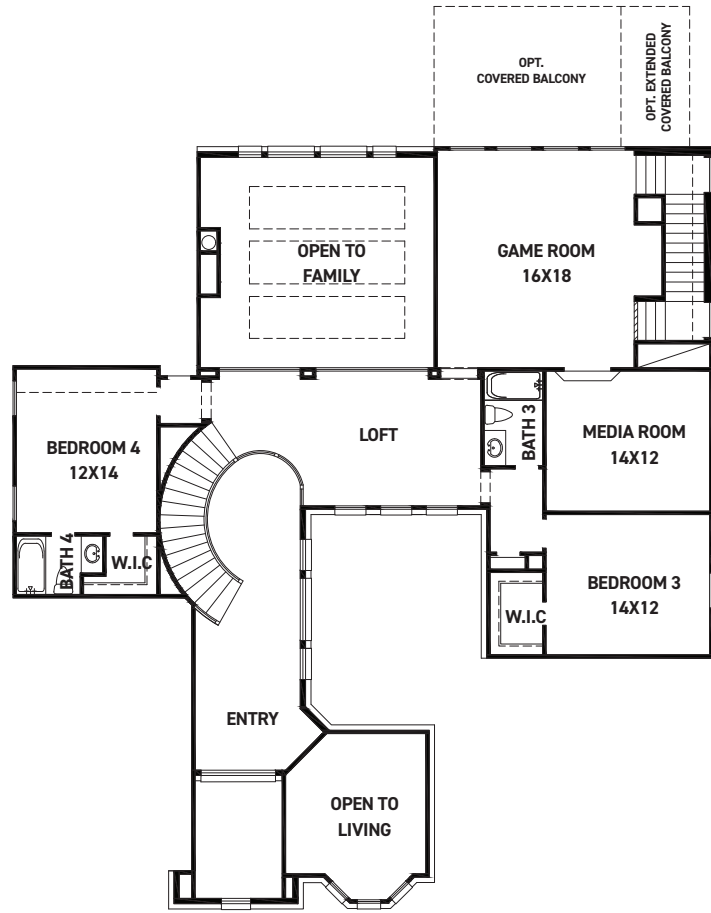

29726 Loblolly View Lane

Fulshear, TX 77441 | MLS #2032188
\$989,131

Sq Ft	Beds	Baths	Stories	Garage
4,318	5	5.5	2	3

THE VENETIAN BY NEWMARK HOMES: This POPULAR 2 story home has it all. Welcome Home to this elegant courtyard home, with the stone - stucco and brick elevation in modern light colors. Study and Formal Dining Room with views of the courty... [READ MORE »](#)

ELEVATION 1

ELEVATION 2

ELEVATION 3

ELEVATION 4

ELEVATION 5

ELEVATION 6

REV 06/24 (7)

These drawings are conceptual only and are for the convenience of reference. They should not be relied upon as representations, express or implied, of the final detail of the residences. The builder expressly reserves the right to make modifications, revisions, and changes it deems desirable in its sole and absolute discretion. Dimensions and square footages are approximate and may vary with actual construction. Due to design and footage requirements not all options/elevations are available in all locations.

newmarkhomes.com

FIRST FLOOR PLAN

SECOND FLOOR PLAN

FEATURES:

- 4,010 SQUARE FT.
- 4 BEDROOM
- 4 1/2 BATHROOM
- 3 CAR GARAGE

REV 06/24 (7)

These drawings are conceptual only and are for the convenience of reference. They should not be relied upon as representations, express or implied, of the final detail of the residences. The builder expressly reserves the right to make modifications, revisions, and changes it deems desirable in its sole and absolute discretion. Dimensions and square footages are approximate and may vary with actual construction. Due to design and footage requirements not all options/elevations are available in all locations.