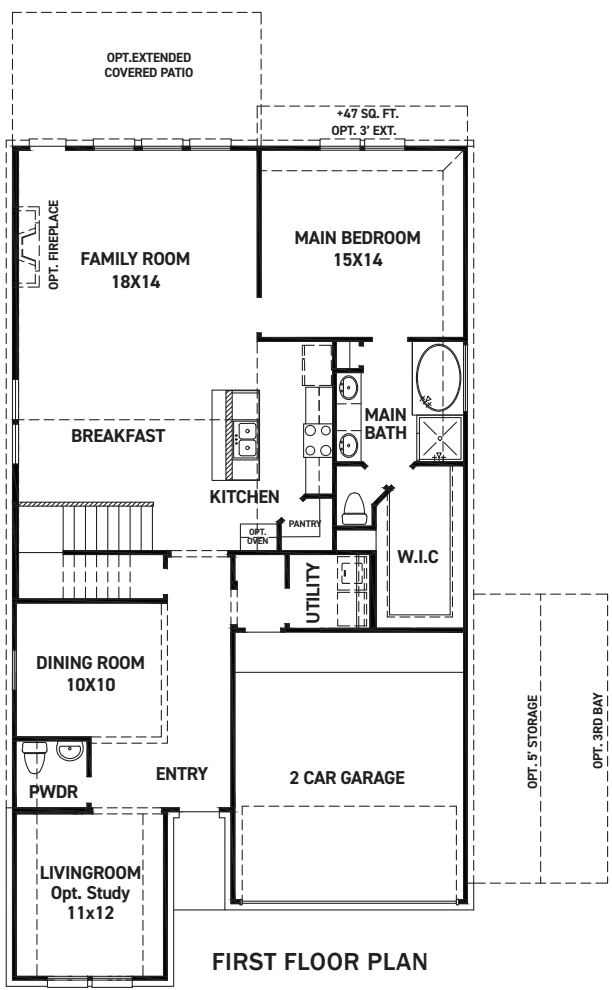

ELEVATION A

ELEVATION B

ELEVATION C

ELEVATION D

ELEVATION E

REV 04/24 (452M)

These drawings are conceptual only and are for the convenience of reference. They should not be relied upon as representations, express or implied, of the final detail of the residences. The builder expressly reserves the right to make modifications, revisions, and changes it deems desirable in its sole and absolute discretion. Dimensions and square footages are approximate and may vary with actual construction. Due to design and footage requirements not all options/elevations are available in all locations.

newmarkhomes.com

Maverick

FIRST FLOOR PLAN

SECOND FLOOR PLAN

FEATURES:

- 2,459 SQUARE FT.
- 3 BEDROOM
- 2 1/2 BATHROOM
- 2 CAR GARAGE

REV 04/24 (452M)

These drawings are conceptual only and are for the convenience of reference. They should not be relied upon as representations, express or implied, of the final detail of the residences. The builder expressly reserves the right to make modifications, revisions, and changes it deems desirable in its sole and absolute discretion. Dimensions and square footages are approximate and may vary with actual construction. Due to design and footage requirements not all options/elevations are available in all locations.