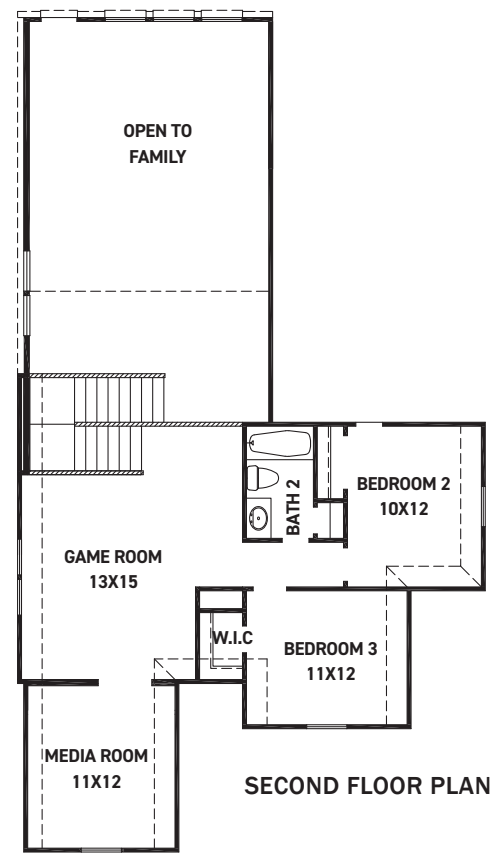

ELEVATION A

ELEVATION B

ELEVATION C

ELEVATION D

ELEVATION E

REV 04/24 (452M)

These drawings are conceptual only and are for the convenience of reference. They should not be relied upon as representations, express or implied, of the final detail of the residences. The builder expressly reserves the right to make modifications, revisions, and changes it deems desirable in its sole and absolute discretion. Dimensions and square footages are approximate and may vary with actual construction. Due to design and footage requirements not all options/elevations are available in all locations.

newmarkhomes.com

Maverick

FIRST FLOOR PLAN

SECOND FLOOR PLAN

FEATURES:

- 2,459 SQUARE FT.
- 3 BEDROOM
- 2 1/2 BATHROOM
- 2 CAR GARAGE

REV 04/24 (452M)

These drawings are conceptual only and are for the convenience of reference. They should not be relied upon as representations, express or implied, of the final detail of the residences. The builder expressly reserves the right to make modifications, revisions, and changes it deems desirable in its sole and absolute discretion. Dimensions and square footages are approximate and may vary with actual construction. Due to design and footage requirements not all options/elevations are available in all locations.