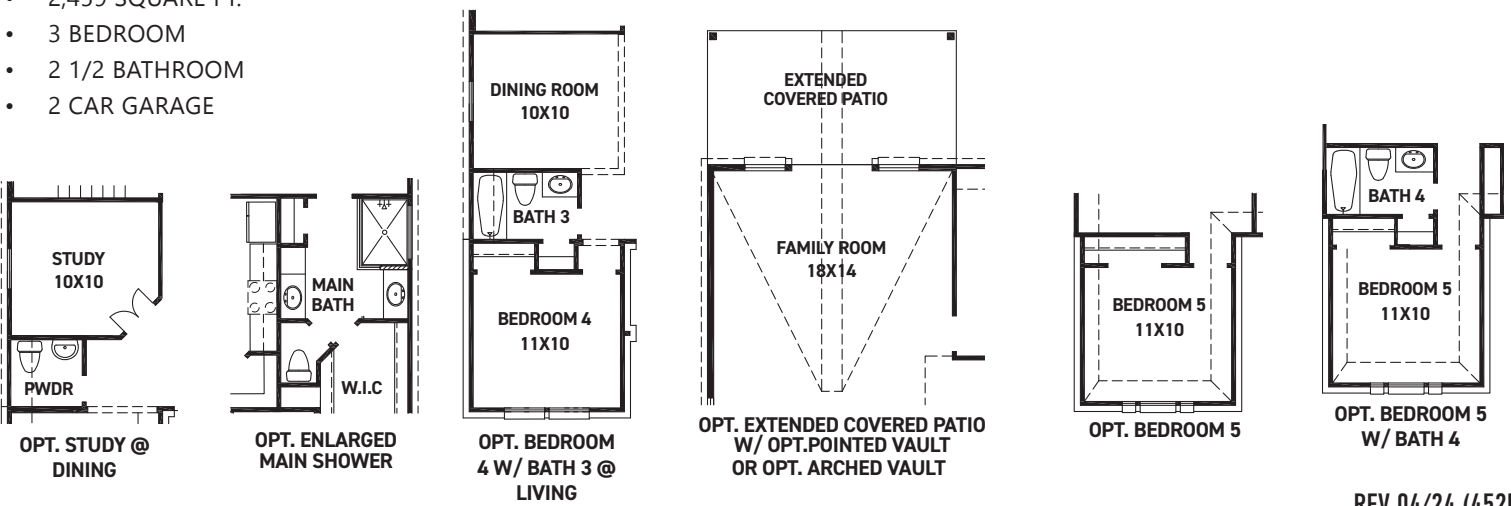

newmarkhomes.com

Maverick

FIRST FLOOR PLAN

SECOND FLOOR PLAN

FEATURES:

- 2,459 SQUARE FT.
- 3 BEDROOM
- 2 1/2 BATHROOM
- 2 CAR GARAGE

REV 04/24 (452M)

These drawings are conceptual only and are for the convenience of reference. They should not be relied upon as representations, express or implied, of the final detail of the residences. The builder expressly reserves the right to make modifications, revisions, and changes it deems desirable in its sole and absolute discretion. Dimensions and square footages are approximate and may vary with actual construction. Due to design and footage requirements not all options/elevations are available in all locations.