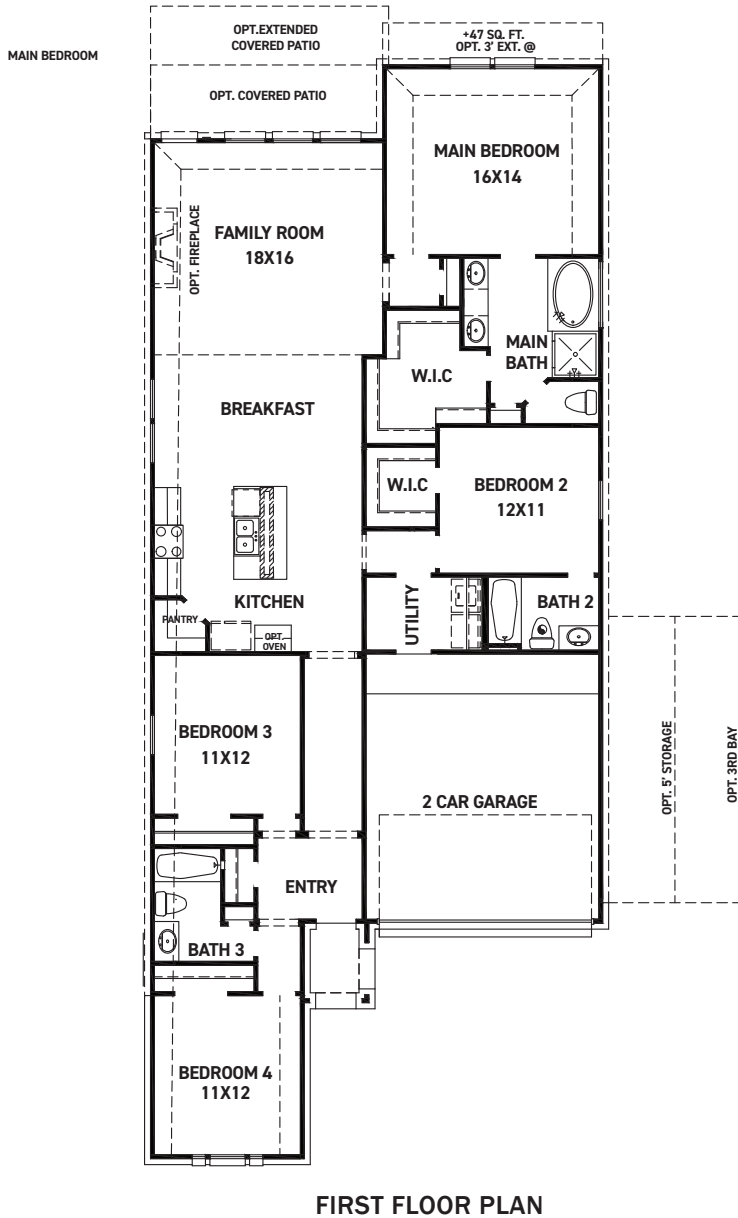

21515 Sand Fringepod Way

Cypress, TX 77433 | MLS #12161102
\$460,848

Sq Ft	Beds	Baths	Stories	Garage
2,028	4	3	1	2

This cozy contemporary 1-story plan, THE FRANKLIN, by NEWMARK HOMES features 4 bedrooms, 3 full baths, a spacious family and kitchen, and 2 car garage. Soaring high ceilings in the family room overlook a spacious covered patio. Huge backyard with plenty of room for a pool!

ELEVATION A

ELEVATION B

ELEVATION C

ELEVATION D

ELEVATION E

REV 04/24 (451F)

These drawings are conceptual only and are for the convenience of reference. They should not be relied upon as representations, express or implied, of the final detail of the residences. The builder expressly reserves the right to make modifications, revisions, and changes it deems desirable in its sole and absolute discretion. Dimensions and square footages are approximate and may vary with actual construction. Due to design and footage requirements not all options/elevations are available in all locations.

newmarkhomes.com

FEATURES:

- 2,022 SQUARE FT.
- 4 BEDROOM
- 3 BATHROOM
- 2 CAR GARAGE

REV 04/24 (4511)

These drawings are conceptual only and are for the convenience of reference. They should not be relied upon as representations, express or implied, of the final detail of the residences. The builder expressly reserves the right to make modifications, revisions, and changes it deems desirable in its sole and absolute discretion. Dimensions and square footages are approximate and may vary with actual construction. Due to design and footage requirements not all options/elevations are available in all locations.