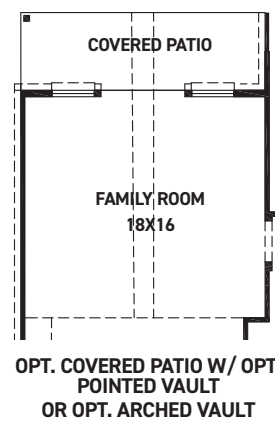

ELEVATION A

ELEVATION B

ELEVATION C

ELEVATION D

ELEVATION E

REV 04/24 (451F)

These drawings are conceptual only and are for the convenience of reference. They should not be relied upon as representations, express or implied, of the final detail of the residences. The builder expressly reserves the right to make modifications, revisions, and changes it deems desirable in its sole and absolute discretion. Dimensions and square footages are approximate and may vary with actual construction. Due to design and footage requirements not all options/elevations are available in all locations.

newmarkhomes.com

FEATURES:

- 2,022 SQUARE FT.
- 4 BEDROOM
- 3 BATHROOM
- 2 CAR GARAGE

REV 04/24 (4511)

These drawings are conceptual only and are for the convenience of reference. They should not be relied upon as representations, express or implied, of the final detail of the residences. The builder expressly reserves the right to make modifications, revisions, and changes it deems desirable in its sole and absolute discretion. Dimensions and square footages are approximate and may vary with actual construction. Due to design and footage requirements not all options/elevations are available in all locations.