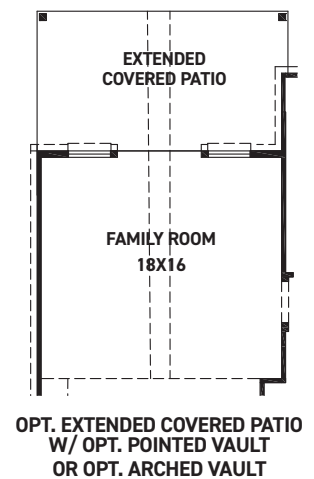

ELEVATION A

ELEVATION B

ELEVATION C

ELEVATION D

ELEVATION E

REV 04/24 (451F)

These drawings are conceptual only and are for the convenience of reference. They should not be relied upon as representations, express or implied, of the final detail of the residences. The builder expressly reserves the right to make modifications, revisions, and changes it deems desirable in its sole and absolute discretion. Dimensions and square footages are approximate and may vary with actual construction. Due to design and footage requirements not all options/elevations are available in all locations.

newmarkhomes.com

FEATURES:

- 2,022 SQUARE FT.
- 4 BEDROOM
- 3 BATHROOM
- 2 CAR GARAGE

REV 04/24 (4511)

These drawings are conceptual only and are for the convenience of reference. They should not be relied upon as representations, express or implied, of the final detail of the residences. The builder expressly reserves the right to make modifications, revisions, and changes it deems desirable in its sole and absolute discretion. Dimensions and square footages are approximate and may vary with actual construction. Due to design and footage requirements not all options/elevations are available in all locations.