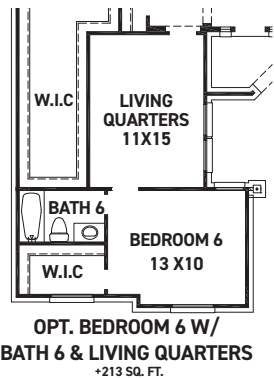

7807 Pink Bergamot Place

Katy, TX 77493 | MLS #50054884
\$912,928

Sq Ft	Beds	Baths	Stories	Garage
4,586	5	4.5	2	3

Experience the pinnacle of luxury with the breathtaking CASTILIAN floorplan from NEWMARK HOMES. This exquisite design features 5 generously sized bedrooms, 4.5 stylish bathrooms, and a 3-car split garage. From the moment you enter thro... [READ MORE »](#)

ELEVATION 3

ELEVATION 4

ELEVATION 5

ELEVATION 6

ELEVATION 7

REV 06/24 (7018)

These drawings are conceptual only and are for the convenience of reference. They should not be relied upon as representations, express or implied, of the final detail of the residences. The builder expressly reserves the right to make modifications, revisions, and changes it deems desirable in its sole and absolute discretion. Dimensions and square footages are approximate and may vary with actual construction. Due to design and footage requirements not all options/elevations are available in all locations.

newmarkhomes.com

FEATURES:

- 4,313 SQUARE FT.
- 5 BEDROOM
- 4 1/2 BATHROOM
- 3 CAR GARAGE

REV 06/24 (7018)

These drawings are conceptual only and are for the convenience of reference. They should not be relied upon as representations, express or implied, of the final detail of the residences. The builder expressly reserves the right to make modifications, revisions, and changes it deems desirable in its sole and absolute discretion. Dimensions and square footages are approximate and may vary with actual construction. Due to design and footage requirements not all options/elevations are available in all locations.