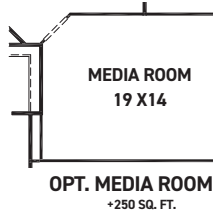

newmarkhomes.com

FEATURES:

- 4,313 SQUARE FT.
- 5 BEDROOM
- 4 1/2 BATHROOM
- 3 CAR GARAGE

REV 06/24 (7018)

These drawings are conceptual only and are for the convenience of reference. They should not be relied upon as representations, express or implied, of the final detail of the residences. The builder expressly reserves the right to make modifications, revisions, and changes it deems desirable in its sole and absolute discretion. Dimensions and square footages are approximate and may vary with actual construction. Due to design and footage requirements not all options/elevations are available in all locations.