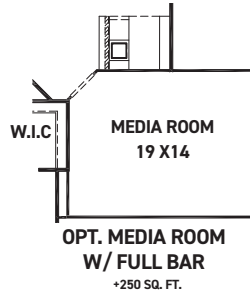

newmarkhomes.com

FEATURES:

- 4,313 SQUARE FT.
- 5 BEDROOM
- 4 1/2 BATHROOM
- 3 CAR GARAGE

REV 06/24 (7018)

These drawings are conceptual only and are for the convenience of reference. They should not be relied upon as representations, express or implied, of the final detail of the residences. The builder expressly reserves the right to make modifications, revisions, and changes it deems desirable in its sole and absolute discretion. Dimensions and square footages are approximate and may vary with actual construction. Due to design and footage requirements not all options/elevations are available in all locations.