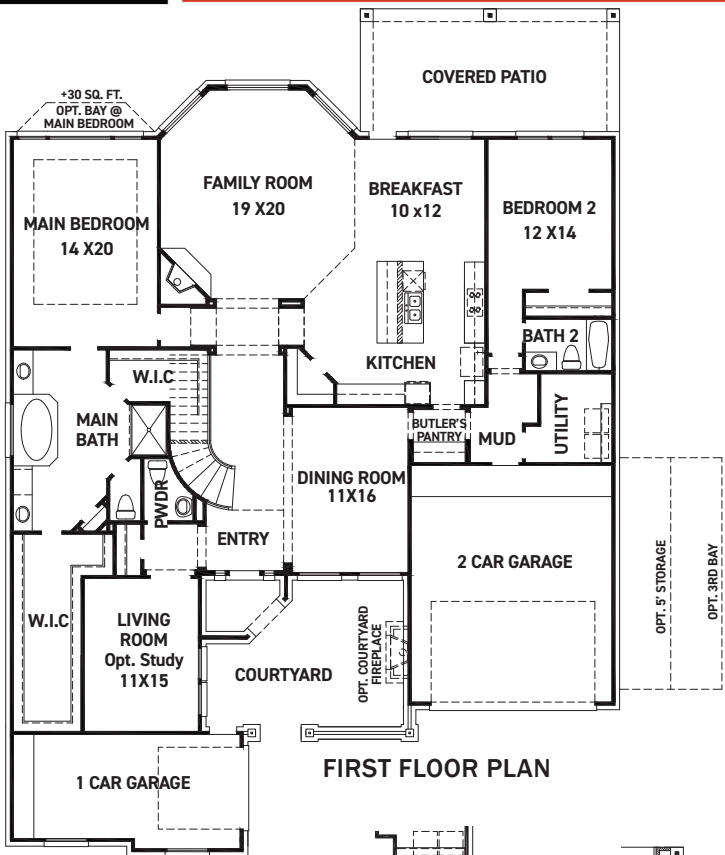

ELEVATION 3

ELEVATION 4

ELEVATION 5

ELEVATION 6

ELEVATION 7

REV 06/24 (7018)

These drawings are conceptual only and are for the convenience of reference. They should not be relied upon as representations, express or implied, of the final detail of the residences. The builder expressly reserves the right to make modifications, revisions, and changes it deems desirable in its sole and absolute discretion. Dimensions and square footages are approximate and may vary with actual construction. Due to design and footage requirements not all options/elevations are available in all locations.

newmarkhomes.com

FEATURES:

- 4,313 SQUARE FT.
- 5 BEDROOM
- 4 1/2 BATHROOM
- 3 CAR GARAGE

REV 06/24 (7018)

These drawings are conceptual only and are for the convenience of reference. They should not be relied upon as representations, express or implied, of the final detail of the residences. The builder expressly reserves the right to make modifications, revisions, and changes it deems desirable in its sole and absolute discretion. Dimensions and square footages are approximate and may vary with actual construction. Due to design and footage requirements not all options/elevations are available in all locations.