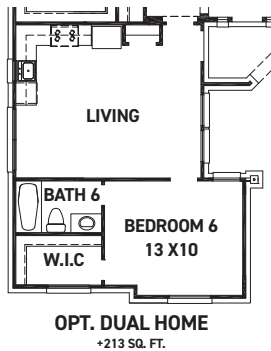

7807 Pink Bergamot Place

Katy, TX 77493 | MLS #50054884
\$912,928

Sq Ft	Beds	Baths	Stories	Garage
4,586	5	4.5	2	3

Experience the pinnacle of luxury with the breathtaking CASTILIAN floorplan from NEWMARK HOMES. This exquisite design features 5 generously sized bedrooms, 4.5 stylish bathrooms, and a 3-car split garage. From the moment you enter thro... [READ MORE »](#)

ELEVATION 3

ELEVATION 4

ELEVATION 5

ELEVATION 6

ELEVATION 7

REV 06/24 (7018)

These drawings are conceptual only and are for the convenience of reference. They should not be relied upon as representations, express or implied, of the final detail of the residences. The builder expressly reserves the right to make modifications, revisions, and changes it deems desirable in its sole and absolute discretion. Dimensions and square footages are approximate and may vary with actual construction. Due to design and footage requirements not all options/elevations are available in all locations.

newmarkhomes.com

FEATURES:

- 4,313 SQUARE FT.
- 5 BEDROOM
- 4 1/2 BATHROOM
- 3 CAR GARAGE

REV 06/24 (7018)

These drawings are conceptual only and are for the convenience of reference. They should not be relied upon as representations, express or implied, of the final detail of the residences. The builder expressly reserves the right to make modifications, revisions, and changes it deems desirable in its sole and absolute discretion. Dimensions and square footages are approximate and may vary with actual construction. Due to design and footage requirements not all options/elevations are available in all locations.