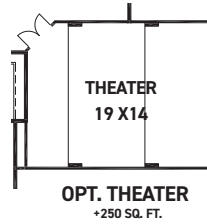

newmarkhomes.com

FEATURES:

- 4,313 SQUARE FT.
- 5 BEDROOM
- 4 1/2 BATHROOM
- 3 CAR GARAGE

REV 06/24 (7018)

These drawings are conceptual only and are for the convenience of reference. They should not be relied upon as representations, express or implied, of the final detail of the residences. The builder expressly reserves the right to make modifications, revisions, and changes it deems desirable in its sole and absolute discretion. Dimensions and square footages are approximate and may vary with actual construction. Due to design and footage requirements not all options/elevations are available in all locations.