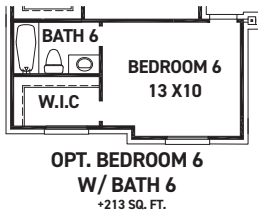

7807 Pink Bergamot Place

Katy, TX 77493 | MLS #50054884
\$912,928

Sq Ft	Beds	Baths	Stories	Garage
4,586	5	4.5	2	3

Experience the pinnacle of luxury with the breathtaking CASTILIAN floorplan from NEWMARK HOMES. This exquisite design features 5 generously sized bedrooms, 4.5 stylish bathrooms, and a 3-car split garage. From the moment you enter thro... [READ MORE »](#)

ELEVATION 3

ELEVATION 4

ELEVATION 5

ELEVATION 6

ELEVATION 7

REV 06/24 (7018)

These drawings are conceptual only and are for the convenience of reference. They should not be relied upon as representations, express or implied, of the final detail of the residences. The builder expressly reserves the right to make modifications, revisions, and changes it deems desirable in its sole and absolute discretion. Dimensions and square footages are approximate and may vary with actual construction. Due to design and footage requirements not all options/elevations are available in all locations.

newmarkhomes.com

FEATURES:

- 4,313 SQUARE FT.
- 5 BEDROOM
- 4 1/2 BATHROOM
- 3 CAR GARAGE

REV 06/24 (7018)

These drawings are conceptual only and are for the convenience of reference. They should not be relied upon as representations, express or implied, of the final detail of the residences. The builder expressly reserves the right to make modifications, revisions, and changes it deems desirable in its sole and absolute discretion. Dimensions and square footages are approximate and may vary with actual construction. Due to design and footage requirements not all options/elevations are available in all locations.