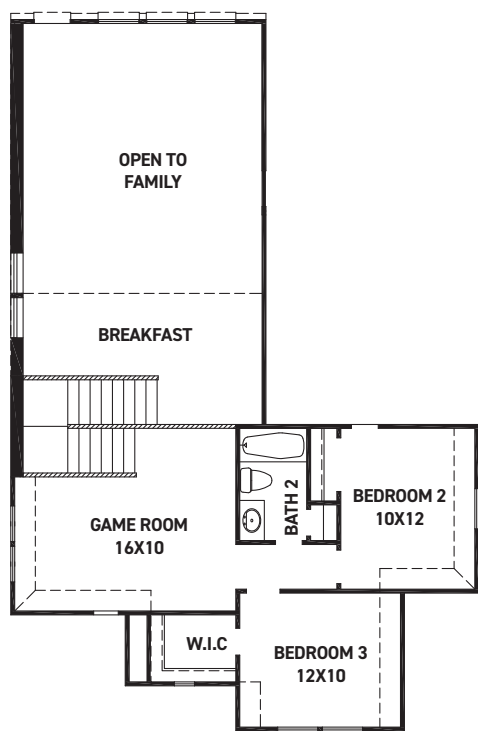

ELEVATION C

ELEVATION D

ELEVATION E

REV 04/24 (45

These drawings are conceptual only and are for the convenience of reference. They should not be relied upon as representations, express or implied, of the final detail of the residences. The builder expressly reserves the right to make modifications, revisions, and changes it deems desirable in its sole and absolute discretion. Dimensions and square footages are approximate and may vary with actual construction. Due to design and footage requirements not all options/elevations are available in all locations.

newmarkhomes.com

Montague

FIRST FLOOR PLAN

SECOND FLOOR PLAN

FEATURES:

- 2,259 SQUARE FT.
- 3 BEDROOM
- 2 1/2 BATHROOM
- 2 CAR GARAGE

REV 04/24 (451M)

These drawings are conceptual only and are for the convenience of reference. They should not be relied upon as representations, express or implied, of the final detail of the residences. The builder expressly reserves the right to make modifications, revisions, and changes it deems desirable in its sole and absolute discretion. Dimensions and square footages are approximate and may vary with actual construction. Due to design and footage requirements not all options/elevations are available in all locations.