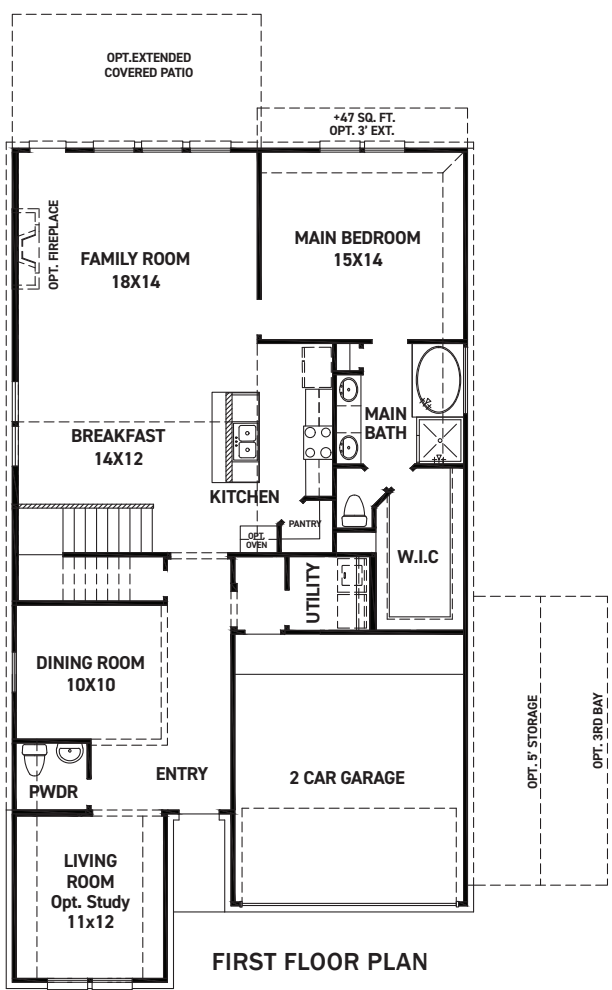

ELEVATION C

ELEVATION D

ELEVATION E

REV 04/24 (45

These drawings are conceptual only and are for the convenience of reference. They should not be relied upon as representations, express or implied, of the final detail of the residences. The builder expressly reserves the right to make modifications, revisions, and changes it deems desirable in its sole and absolute discretion. Dimensions and square footages are approximate and may vary with actual construction. Due to design and footage requirements not all options/elevations are available in all locations.

newmarkhomes.com

Montague

FIRST FLOOR PLAN

SECOND FLOOR PLAN

FEATURES:

- 2,259 SQUARE FT.
- 3 BEDROOM
- 2 1/2 BATHROOM
- 2 CAR GARAGE

REV 04/24 (451M)

These drawings are conceptual only and are for the convenience of reference. They should not be relied upon as representations, express or implied, of the final detail of the residences. The builder expressly reserves the right to make modifications, revisions, and changes it deems desirable in its sole and absolute discretion. Dimensions and square footages are approximate and may vary with actual construction. Due to design and footage requirements not all options/elevations are available in all locations.