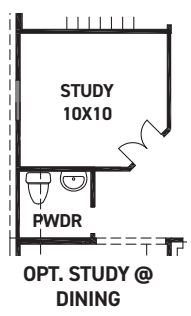

newmarkhomes.com

Montague

FIRST FLOOR PLAN

SECOND FLOOR PLAN

FEATURES:

- 2,259 SQUARE FT.
- 3 BEDROOM
- 2 1/2 BATHROOM
- 2 CAR GARAGE

REV 04/24 (451M)

These drawings are conceptual only and are for the convenience of reference. They should not be relied upon as representations, express or implied, of the final detail of the residences. The builder expressly reserves the right to make modifications, revisions, and changes it deems desirable in its sole and absolute discretion. Dimensions and square footages are approximate and may vary with actual construction. Due to design and footage requirements not all options/elevations are available in all locations.