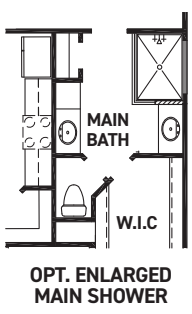

newmarkhomes.com

Montague

FIRST FLOOR PLAN

SECOND FLOOR PLAN

FEATURES:

- 2,259 SQUARE FT.
- 3 BEDROOM
- 2 1/2 BATHROOM
- 2 CAR GARAGE

REV 04/24 (451M)

These drawings are conceptual only and are for the convenience of reference. They should not be relied upon as representations, express or implied, of the final detail of the residences. The builder expressly reserves the right to make modifications, revisions, and changes it deems desirable in its sole and absolute discretion. Dimensions and square footages are approximate and may vary with actual construction. Due to design and footage requirements not all options/elevations are available in all locations.