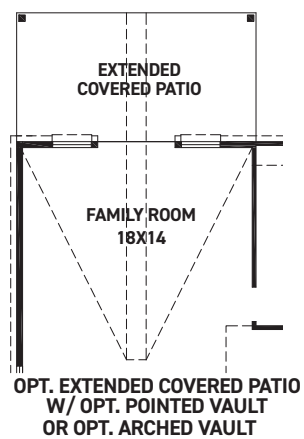

newmarkhomes.com

Montague

FIRST FLOOR PLAN

SECOND FLOOR PLAN

FEATURES:

- 2,259 SQUARE FT.
- 3 BEDROOM
- 2 1/2 BATHROOM
- 2 CAR GARAGE

REV 04/24 (451M)

These drawings are conceptual only and are for the convenience of reference. They should not be relied upon as representations, express or implied, of the final detail of the residences. The builder expressly reserves the right to make modifications, revisions, and changes it deems desirable in its sole and absolute discretion. Dimensions and square footages are approximate and may vary with actual construction. Due to design and footage requirements not all options/elevations are available in all locations.