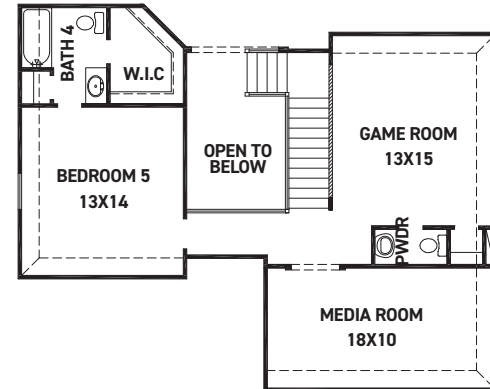

ELEVATION 1

ELEVATION 2

ELEVATION 3

ELEVATION 4

ELEVATION 6

ELEVATION 7

ELEVATION 8

REV 07/24 (5)

newmarkhomes.com

FEATURES:

- 2,449 SQUARE FT.
- 4 BEDROOM
- 3 BATHROOM
- 3 CAR GARAGE

REV 07/24 (50)

These drawings are conceptual only and are for the convenience of reference. They should not be relied upon as representations, express or implied, of the final detail of the residences. The builder expressly reserves the right to make modifications, revisions, and changes it deems desirable in its sole and absolute discretion. Dimensions and square footages are approximate and may vary with actual construction. Due to design and footage requirements not all options/elevations are available in all locations.