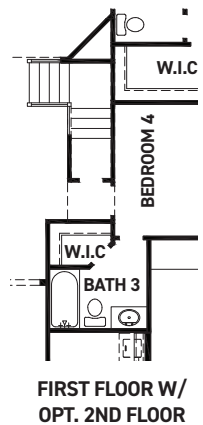

newmarkhomes.com

FEATURES:

- 2,449 SQUARE FT.
- 4 BEDROOM
- 3 BATHROOM
- 3 CAR GARAGE

REV 07/24 (50)

These drawings are conceptual only and are for the convenience of reference. They should not be relied upon as representations, express or implied, of the final detail of the residences. The builder expressly reserves the right to make modifications, revisions, and changes it deems desirable in its sole and absolute discretion. Dimensions and square footages are approximate and may vary with actual construction. Due to design and footage requirements not all options/elevations are available in all locations.