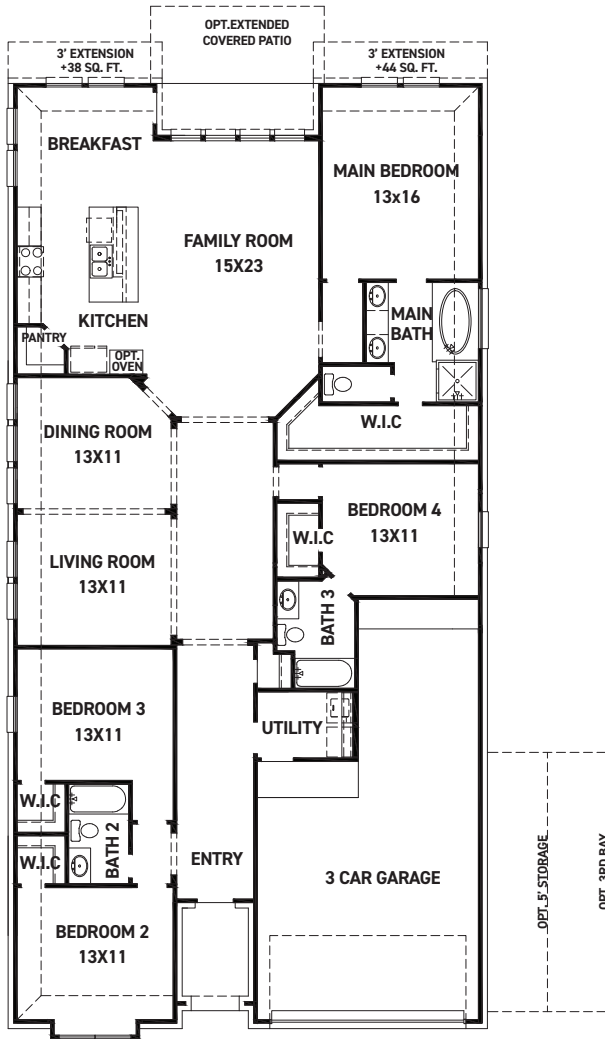

ELEVATION 1

ELEVATION 2

ELEVATION 3

ELEVATION 4

ELEVATION 6

ELEVATION 7

ELEVATION 8

REV 07/24 (5)

newmarkhomes.com

FEATURES:

- 2,449 SQUARE FT.
- 4 BEDROOM
- 3 BATHROOM
- 3 CAR GARAGE

REV 07/24 (50)

These drawings are conceptual only and are for the convenience of reference. They should not be relied upon as representations, express or implied, of the final detail of the residences. The builder expressly reserves the right to make modifications, revisions, and changes it deems desirable in its sole and absolute discretion. Dimensions and square footages are approximate and may vary with actual construction. Due to design and footage requirements not all options/elevations are available in all locations.