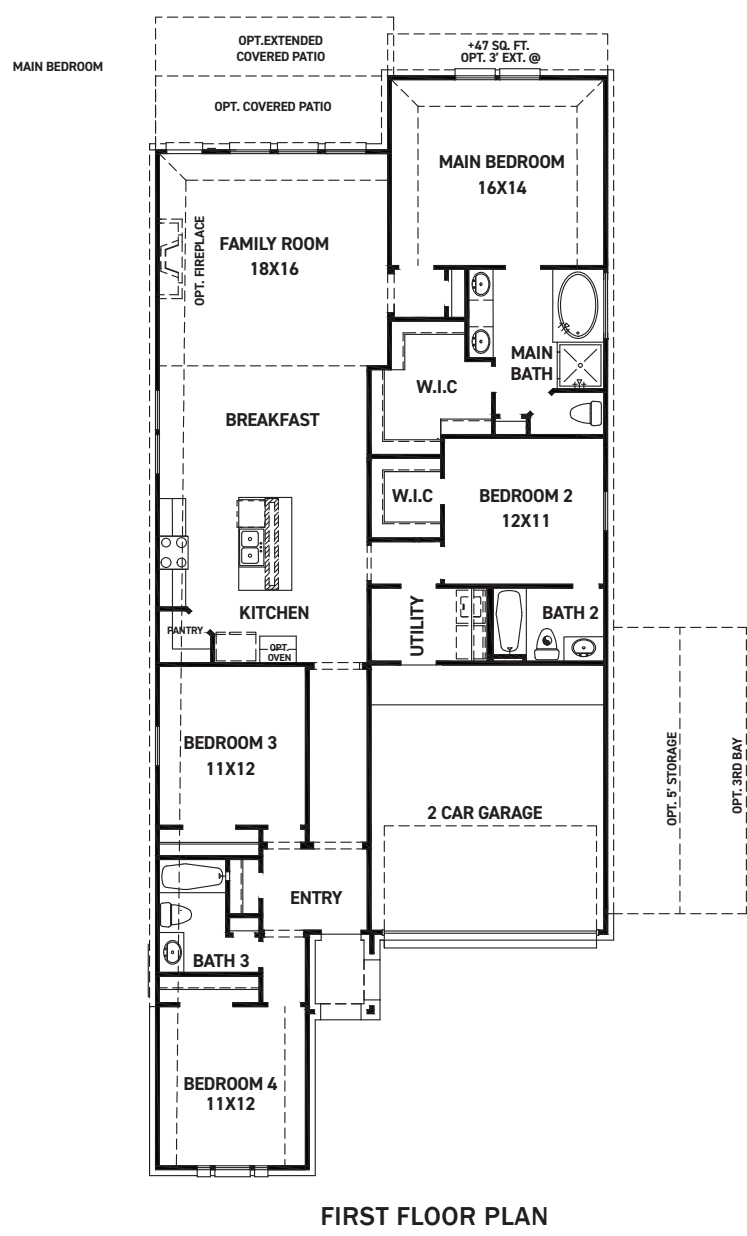

# 557 Red Eyed Vireo Court

Magnolia, TX 77354 | MLS #68194692  
\$459,932

Sq Ft	Beds	Baths	Stories	Garage
<b>2,069</b>	<b>4</b>	<b>3</b>	<b>1</b>	<b>2</b>

Introducing the FRANKLIN floor plan by NEWMARK HOMES - a stunning single-story home featuring 4 bedrooms and a thoughtfully designed layout. The chef's kitchen boasts elegant linen cabinets, sleek black hardware, stainless steel applia... [READ MORE »](#)

---

**ELEVATION A**

**ELEVATION B**

**ELEVATION C**

**ELEVATION D**

**ELEVATION E**

REV 04/24 (451F)

These drawings are conceptual only and are for the convenience of reference. They should not be relied upon as representations, express or implied, of the final detail of the residences. The builder expressly reserves the right to make modifications, revisions, and changes it deems desirable in its sole and absolute discretion. Dimensions and square footages are approximate and may vary with actual construction. Due to design and footage requirements not all options/elevations are available in all locations.

### FEATURES:

- 2,022 SQUARE FT.
- 4 BEDROOM
- 3 BATHROOM
- 2 CAR GARAGE

REV 04/24 (4511)

These drawings are conceptual only and are for the convenience of reference. They should not be relied upon as representations, express or implied, of the final detail of the residences. The builder expressly reserves the right to make modifications, revisions, and changes it deems desirable in its sole and absolute discretion. Dimensions and square footages are approximate and may vary with actual construction. Due to design and footage requirements not all options/elevations are available in all locations.