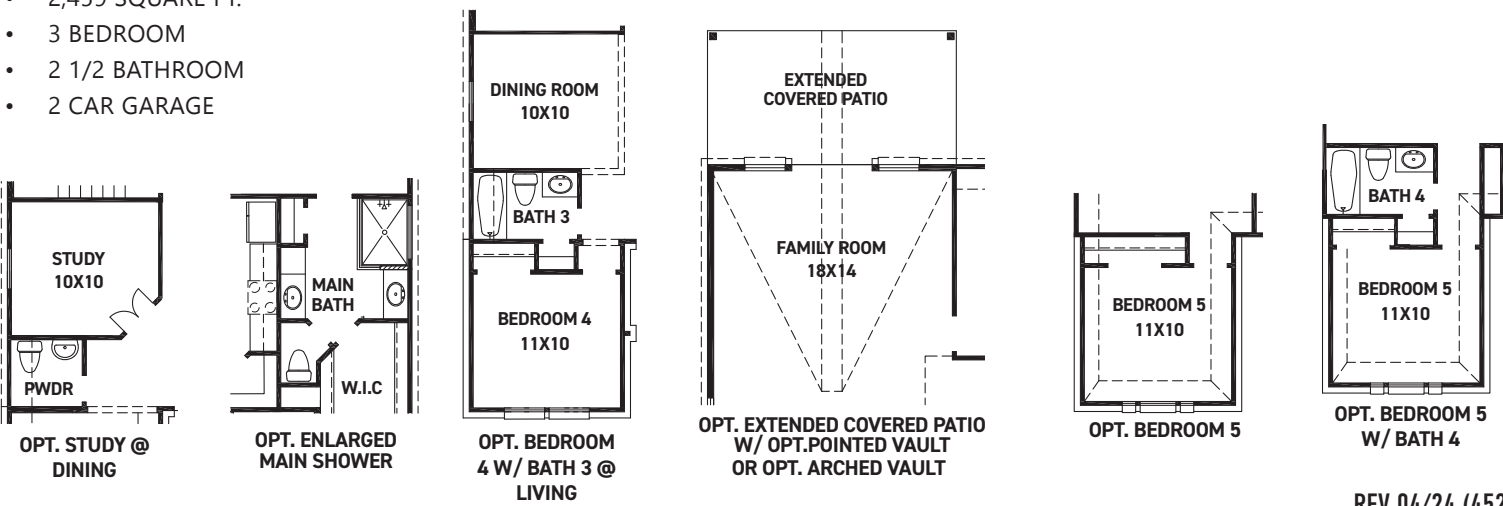

newmarkhomes.com

Maverick

FIRST FLOOR PLAN

SECOND FLOOR PLAN

FEATURES:

- 2,459 SQUARE FT.
- 3 BEDROOM
- 2 1/2 BATHROOM
- 2 CAR GARAGE

REV 04/24 (452M)

These drawings are conceptual only and are for the convenience of reference. They should not be relied upon as representations, express or implied, of the final detail of the residences. The builder expressly reserves the right to make modifications, revisions, and changes it deems desirable in its sole and absolute discretion. Dimensions and square footages are approximate and may vary with actual construction. Due to design and footage requirements not all options/elevations are available in all locations.