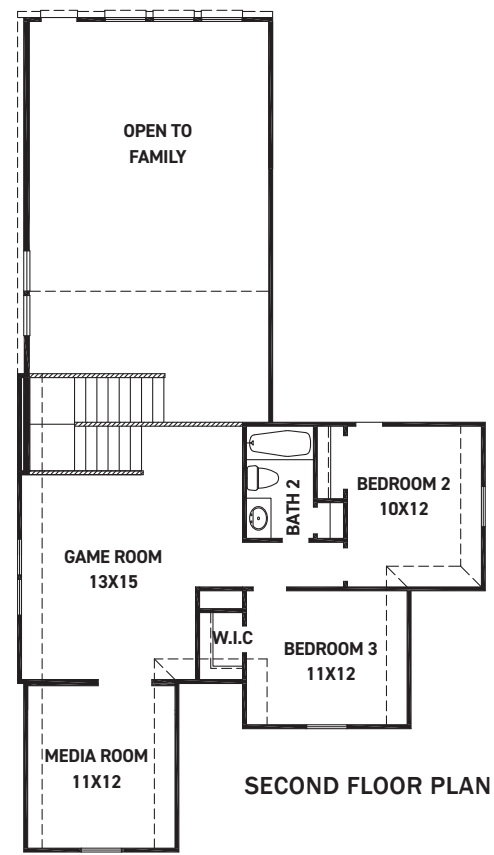

24811 Vervain Meadow Trail

Katy, TX 77493 | MLS #67301695
\$563,043

Sq Ft	Beds	Baths	Stories	Garage
2,500	4	3	2	2

Located in the highly-sought after community of Elyson, this Maverick plan by Newmark Homes has a jaw-dropping modern exterior. 2 bedrooms down, 2 up, 3 full bathrooms, office or dining room, mud room, spacious upstairs gameroom, media... [READ MORE »](#)

Maverick

ELEVATION A

ELEVATION B

ELEVATION C

ELEVATION D

ELEVATION E

REV 04/24 (452M)

These drawings are conceptual only and are for the convenience of reference. They should not be relied upon as representations, express or implied, of the final detail of the residences. The builder expressly reserves the right to make modifications, revisions, and changes it deems desirable in its sole and absolute discretion. Dimensions and square footages are approximate and may vary with actual construction. Due to design and footage requirements not all options/elevations are available in all locations.

newmarkhomes.com

Maverick

FIRST FLOOR PLAN

SECOND FLOOR PLAN

FEATURES:

- 2,459 SQUARE FT.
- 3 BEDROOM
- 2 1/2 BATHROOM
- 2 CAR GARAGE

REV 04/24 (452M)

These drawings are conceptual only and are for the convenience of reference. They should not be relied upon as representations, express or implied, of the final detail of the residences. The builder expressly reserves the right to make modifications, revisions, and changes it deems desirable in its sole and absolute discretion. Dimensions and square footages are approximate and may vary with actual construction. Due to design and footage requirements not all options/elevations are available in all locations.