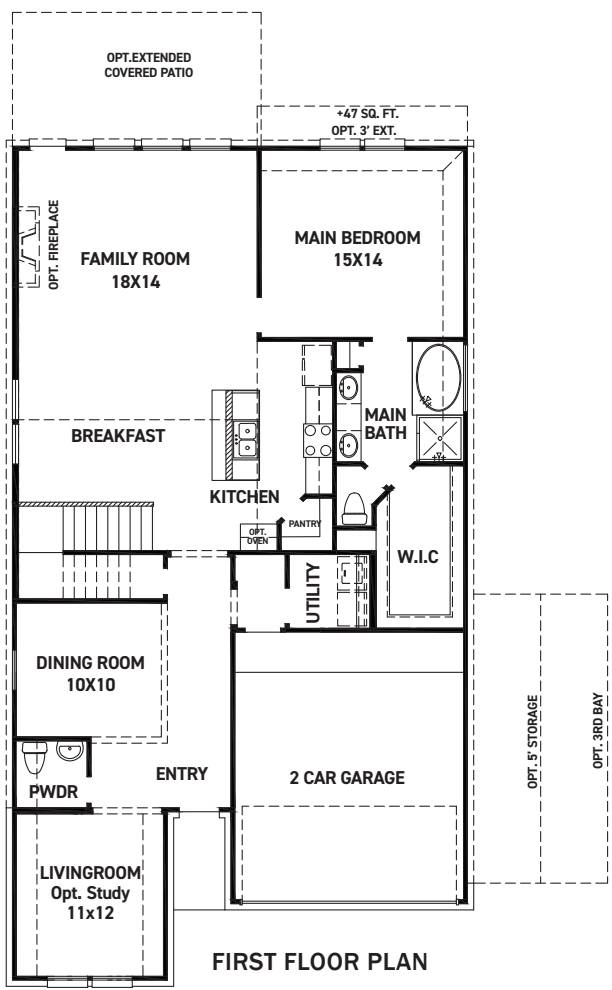

24811 Vervain Meadow Trail

Katy, TX 77493 | MLS #67301695
\$563,043

Sq Ft	Beds	Baths	Stories	Garage
2,500	4	3	2	2

Located in the highly-sought after community of Elyson, this Maverick plan by Newmark Homes has a jaw-dropping modern exterior. 2 bedrooms down, 2 up, 3 full bathrooms, office or dining room, mud room, spacious upstairs gameroom, media... [READ MORE »](#)

Maverick

ELEVATION A

ELEVATION B

ELEVATION C

ELEVATION D

ELEVATION E

REV 04/24 (452M)

These drawings are conceptual only and are for the convenience of reference. They should not be relied upon as representations, express or implied, of the final detail of the residences. The builder expressly reserves the right to make modifications, revisions, and changes it deems desirable in its sole and absolute discretion. Dimensions and square footages are approximate and may vary with actual construction. Due to design and footage requirements not all options/elevations are available in all locations.

newmarkhomes.com

Maverick

FIRST FLOOR PLAN

SECOND FLOOR PLAN

FEATURES:

- 2,459 SQUARE FT.
- 3 BEDROOM
- 2 1/2 BATHROOM
- 2 CAR GARAGE

REV 04/24 (452M)

These drawings are conceptual only and are for the convenience of reference. They should not be relied upon as representations, express or implied, of the final detail of the residences. The builder expressly reserves the right to make modifications, revisions, and changes it deems desirable in its sole and absolute discretion. Dimensions and square footages are approximate and may vary with actual construction. Due to design and footage requirements not all options/elevations are available in all locations.