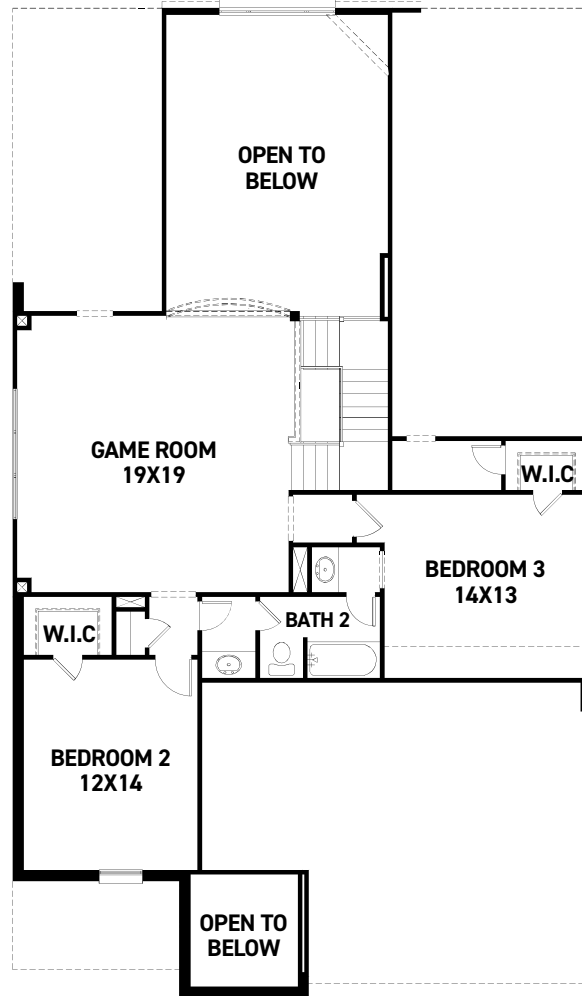

Provence

Vanilla Bean

ELEVATION A

ELEVATION C

ELEVATION D

REV 8/21 (50)

These drawings are conceptual only and are for the convenience of reference. They should not be relied upon as representations, express or implied, of the final detail of the residences. The builder expressly reserves the right to make modifications, revisions, and changes it deems desirable in its sole and absolute discretion. Dimensions and square footages are approximate and may vary with actual construction.

newmarkhomes.com

July 15, 2024

OPT. ENLARGED MAIN BATH

OPT. MAIN BEDROOM BAY

OPT. MEDIA ROOM

FIRST FLOOR PLAN

SECOND FLOOR PLAN

FEATURES: