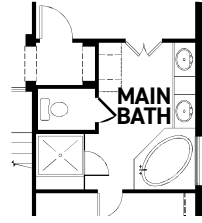

Provence

Vanilla Bean

ELEVATION A

ELEVATION C

ELEVATION D

REV 8/21 (50)

These drawings are conceptual only and are for the convenience of reference. They should not be relied upon as representations, express or implied, of the final detail of the residences. The builder expressly reserves the right to make modifications, revisions, and changes it deems desirable in its sole and absolute discretion. Dimensions and square footages are approximate and may vary with actual construction.

newmarkhomes.com

July 15, 2024

OPT. ENLARGED MAIN BATH

OPT. MAIN BEDROOM BAY

OPT. MEDIA ROOM

FIRST FLOOR PLAN

SECOND FLOOR PLAN

FEATURES: