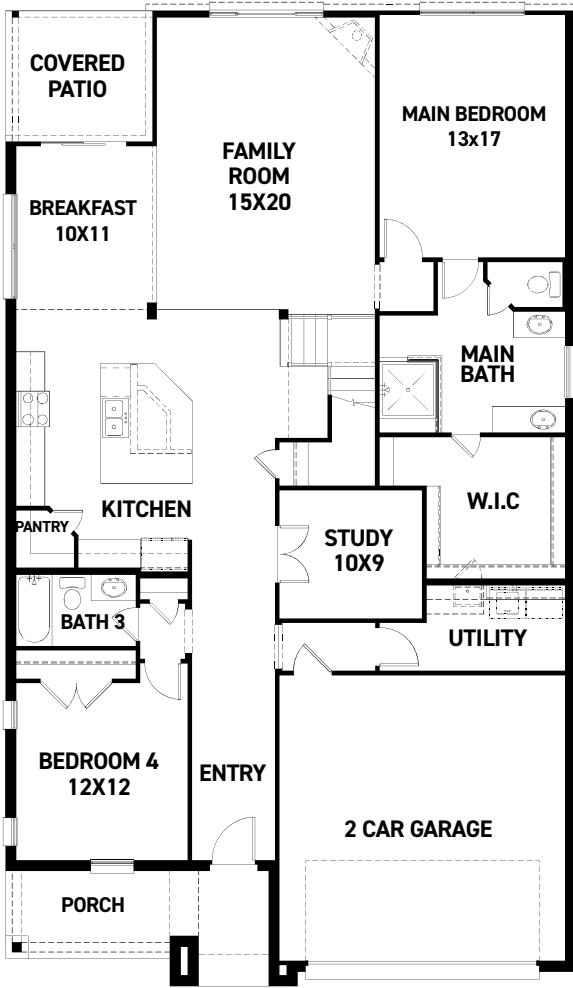

Provence

Vanilla Bean

ELEVATION A

ELEVATION C

ELEVATION D

REV 8/21 (50)

These drawings are conceptual only and are for the convenience of reference. They should not be relied upon as representations, express or implied, of the final detail of the residences. The builder expressly reserves the right to make modifications, revisions, and changes it deems desirable in its sole and absolute discretion. Dimensions and square footages are approximate and may vary with actual construction.

newmarkhomes.com

July 15, 2024

OPT. ENLARGED MAIN BATH

OPT. MAIN BEDROOM BAY

OPT. MEDIA ROOM

FIRST FLOOR PLAN

SECOND FLOOR PLAN

FEATURES: